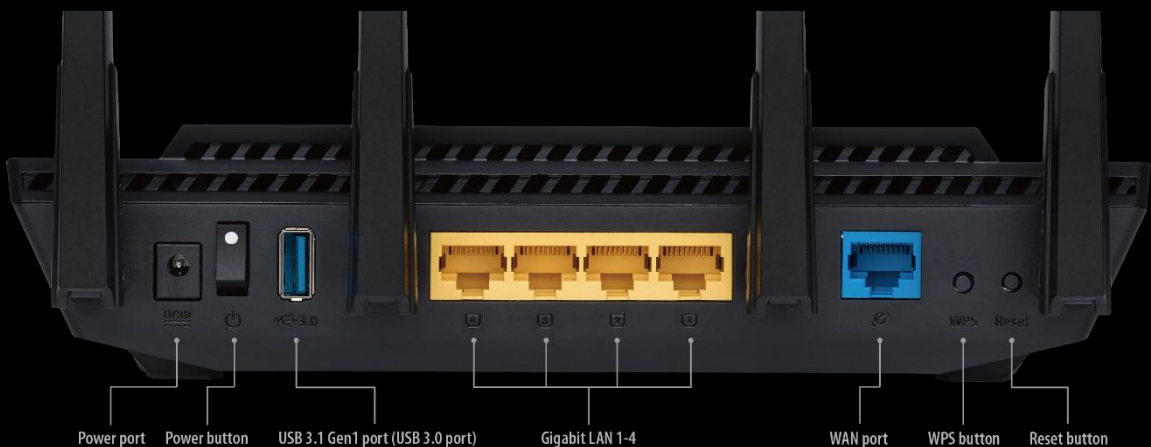

AiCloud

Your World on Demand.

AiCloud keeps you connected to your data wherever you are. Access, share and stream all your photos, videos and files from your router on any internet-connected desktop, notebook or mobile device.

ASUS Router App

Control Your Network Anywhere.

ASUS Router App is built from the ground-up to be both intuitive and robust, allowing you to setup your router, manage network traffic, diagnose connection issues and even update firmware, all without needing to boot up a PC.

What's Inside the Box

- RT-AX3000 Router
- RJ-45 cable
- Power adapter
- Warranty card
- Quick start guide

Specifications

- Wireless Type : 802.11 ax/ac/n/g/a/b
- Wireless Speed : 2.4GHz up to 574 Mbps / 5GHz up to 2402 Mbps
- Wired Connectivity : 4x LAN, 1x WAN Gigabit Ethernet ports
- USB Ports : 1 x USB 3.0(USB 3.1 Gen 1)

Official Site

Connectivity

Win10 Support IPv6 Support