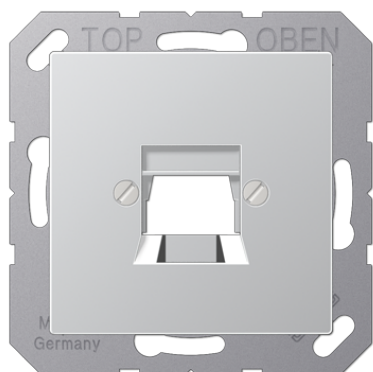

Product data sheet

Centre plate for modular jack sockets

Reference number

A 569-1 NWE AL

Centre plate (screw fixing)

with supporting frame, screw fixing only
for universal modular jack socket ref.-no.: UMA-CAT6A

Shutter with spring for 1 socket

for modular jack sockets

RADIALL:

modular jack unshielded 6P6C, RJ 12, Cat. 4 (ref.-no. R280MOD804)
modular jack unshielded 8P8C, RJ 45, Cat. 4 (ref.-no. R280MOD805)
modular jack unshielded 8P8C, RJ 45, Cat. 5e (ref.-no. R280MOD807)

Panduit:

keystone jack KJ 88..
keystone jack KJ 588..

Assmann:

module DN-93612 Cat. 6A, shielded, Keystone
module DN-93614

Thermoplastic (breakproof) lacquered

Colour:

aluminium

Material: