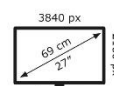

Connection
DP Connector : 1x DP 1.4
HDMI Connector : 1x HDMI 2.0
USB Hub : 3x USB 3.2 (3x Downstream, 2x Upstream)
USB-C : 1x Power Delivery (65W)
Headphone Jack / Audio Out : Yes / Yes

Extras
Pivot : Automatic Pivot Detection
Special : EyeCare Technology: Flicker-Free, Low Blue Light, Brightness Intelligence
AQCOLOR, FreeSync, PIB/PBP, CAD/CAM Mode,
HDR Technology : HDR10
Daisy Chain : DisplayPort (MST)
Speaker : 2.5 Watt x 2
Protection : Kensington Lock
Mounting : VESA 100 x 100 mm
Height Adjustment : 110 mm incl. 90° Pivot
Rotatability : 30° / 30° left / right
Tilt : -5° / +20°

Energy
Power Supply : internal
Voltage for operation : 100V – 240V / 50Hz – 60Hz
Power Consumption (On Mode) : 152 W
Power Consumption (Base on Energy Star) : 27.5 W
Power Consumption (Off Mode) : < 0,5 W

Certificates
Others : verified by CalMAN, Pantone validated

Environment
Operating : + 0 ~ +40°C; 10 ~ 90% air humidity

Characteristics
Weight net : 9,3 kg
Housing Color : Black
Dimension with base/ w/o base (H x W x D) : 450.9 – 560.9 x 614 x 256.8 mm / 614 x 365.7 x 86 mm
Accessoires : Power-, HDMI-, DP to mDP, USB-cable, Quick Guide, DisplayPilot, Manual CD, Factory calibration protocol, HotKey Puck G2, QSG

Warranty Terms : 3 Years PickUp, Repair and Return-Service

ABCDEF G
HDR
38 kWh/1000h