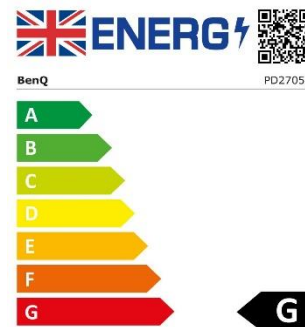

Datenblatt

BenQ DesignVue Monitor PD2705U 68,58 cm / 27" LED Display

- 4K UHD – 3840 x 2160 / 16:9
- 99% sRGB und Rec.709
- USB-C Power Delivery
- Height Adjustment 110 mm + Pivot

Panel
Model : PD2705U
Art. Nr. / EAN Code : 9H.LKDLA.TBE / 471 8755 08645 8
Type : 68,58 cm / 27" Wide TFT, IPS-Panel Technology
Resolution : 3840 x 2160 UHD / 16:9
Pixel Pitch : 0,155 mm
Picture diagonal / -area (W x H) : 685,8 mm / 596,7 mm x 335,7 mm
Max. Colors : 1,07 Mrd.
Viewing Angle H/V (CR>=10) : 178°/ 178°
Brightness : 350 cd/m²
Color Space : 99% sRGB und 99% Rec.709
Response Time : 5 ms (GtG)

Energy
Power Supply : internal
Voltage for operation : 100V – 240V / 50Hz – 60Hz
Power Consumption (On Mode) : 152 W
Power Consumption (Base on Energy Star) : 27.5 W
Power Consumption (Off Mode) : < 0,5 W

Certificates
Others : verified by CalMAN, Pantone validated

Environment
Operating : + 0 ~ +40°C; 10 ~ 90% air humidity

Characteristics
Weight net : 9,3 kg
Housing Color : Black
Dimension with base/ w/o base (H x W x D) : 450.9 – 560.9 x 614 x 256.8 mm / 614 x 365.7 x 86 mm
Accessoires : Power-, HDMI-, DP to mDP, USB-cable, Quick Guide, DisplayPilot, Manual CD, Factory calibration protocol, HotKey Puck G2, QSG