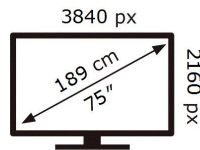

ENERGY

SAMSUNG

QE75Q95TAT

308 kWh/1000h

ABCDEF **G**

340 kWh/1000h

2019/2013