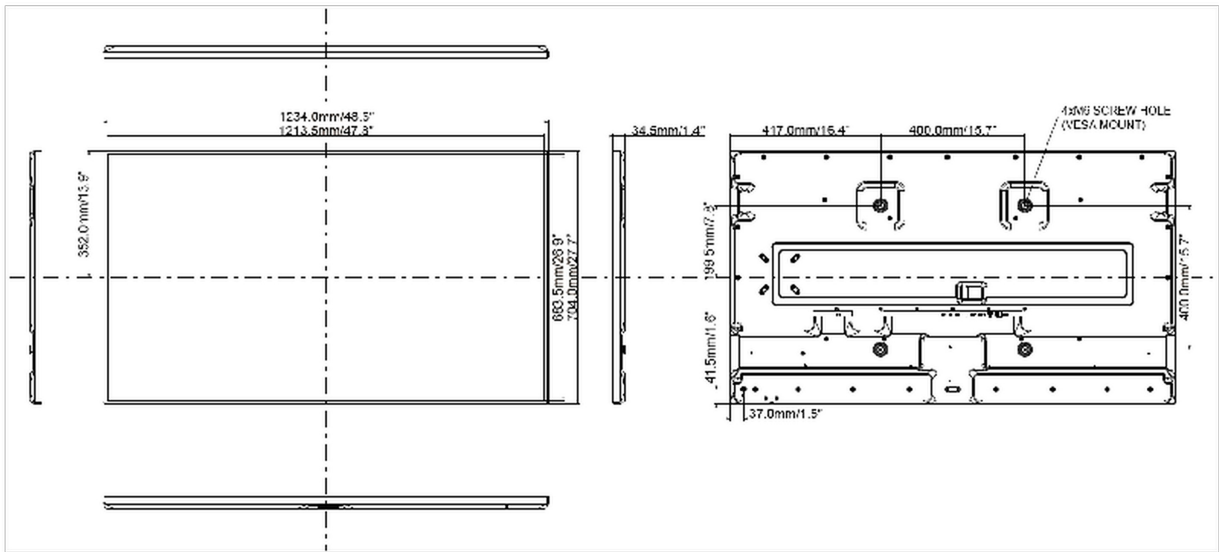

09 DIMENSIONS / WEIGHT

Product dimensions W x H x D	1456 x 831 x 35mm
Box dimensions W x H x D	1640 x 970 x 190mm
Weight (without box)	29kg
Weight (with box)	36kg
EAN code	4948570120512

All trademarks and registered trademarks acknowledged. E & O E. Specification subject to change without notice. All LCD's comply with ISO-9241-307:2008 in connection with pixel defects.