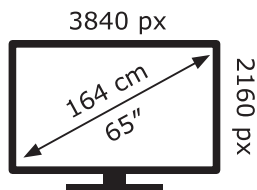

ENERG ⚡

LG Electronics

65UP75006LF

136 kWh/1000h

ABCDEF**G**

162 kWh/1000h

2019/2013