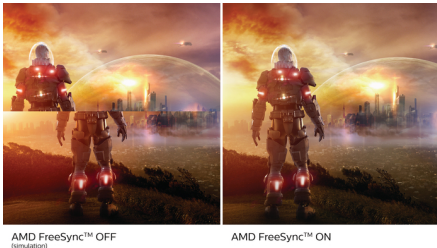

Highlights

AMD FreeSync™ Premium

Gaming shouldn't be a choice between choppy gameplay or broken frames. AMD FreeSync™ Premium equips serious gamers with a fluid, tear-free gameplay experience at peak performance. There are no compromises, game confidently with a high refresh rate, low framerate compensation and low latency.