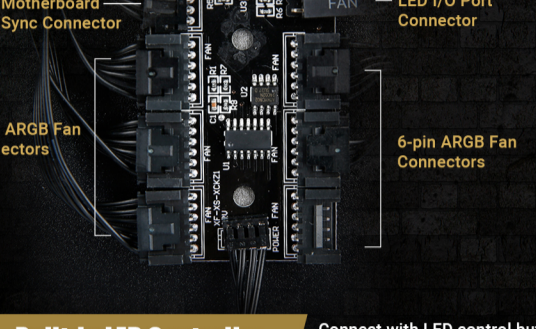

Built-in LED Controller

Connect with LED control button, supports up to 6 ARGB fans

Connect The Module With the Motherboard For Changing 16.8 Million Possible Colors In Sync