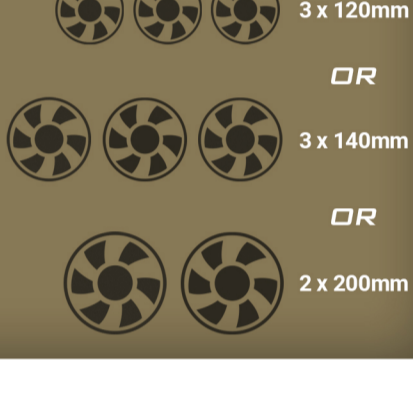

## I/O PORTS

## SUPPORTS UP TO 6 FANS

Top: Up to 280mm Radiator

Rear: Up to 140mm Radiator

Front: Up to 360mm Radiator

\* Included Fan(s):  
2 x 200mm ARGB fans in front & 1 x 120mm ARGB fan in rear

- A** Motherboard support: Up to E-ATX
- B** 2.5" SSD: 4
- C** 3.5" HDD/2.5" SSD(convertible): 3/1
- D** Graphics Card Support: Up to 350 mm
- E** CPU Cooler Support: Up to 180 mm
- F** PSU Support: Up to 200 mm

### Case Specifications

Case Dimensions	470 x 230 x 500 mm (DWH)
Form Factor	Mid Tower
Materials	SPCC & Plastic
Motherboard Support	E-ATX , ATX , Micro-ATX , ITX
Front Access & Controls	Power, Reset, LED Control Button, MIC/Audio, USB2.0 x 2 , USB3.0 x 1
Side Panel	Tempered Glass Side Panel