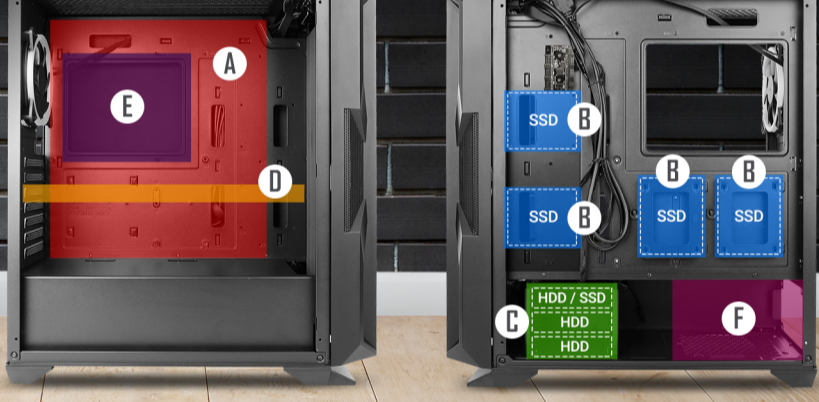

## I/O PORTS

## SUPPORTS UP TO 6 FANS

Top: Up to 280mm Radiator

Rear: Up to 140mm Radiator

Front: Up to 360mm Radiator

\* Included Fan(s):  
2 x 200mm ARGB fans in front & 1 x 120mm ARGB fan in rear

- A** Motherboard support: Up to E-ATX
- B** 2.5" SSD: 4
- C** 3.5" HDD/2.5" SSD(convertible): 3/1
- D** Graphics Card Support: Up to 350 mm
- E** CPU Cooler Support: Up to 180 mm
- F** PSU Support: Up to 200 mm

### Case Specifications

Case Dimensions	470 x 230 x 500 mm (DWH)
Form Factor	Mid Tower
Materials	SPCC & Plastic
Motherboard Support	E-ATX , ATX , Micro-ATX , ITX
Front Access & Controls	Power, Reset, LED Control Button, MIC/Audio, USB2.0 x 2 , USB3.0 x 1
Side Panel	Tempered Glass Side Panel