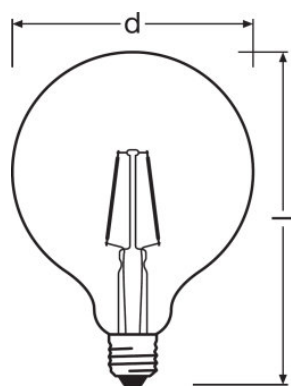

Country-specific categorizations

Product description	Energy consumption	ILCOS
ST GLOBE 60 7 W/2700 K E27 ¹⁾	7 kWh/1000h	DRAG/F-7/827-220/240-E27-95
ST GLOBE 60 FR 7 W/4000 K E27 ¹⁾	7 kWh/1000h	
ST GLOBE 60 CL 7 W/4000 K E27 ¹⁾	7 kWh/1000h	
ST GLOBE 100 11.5 W/2700 K E27 ¹⁾	12 kWh/1000h	DRAG/F-7/827-220/240-E27-95
ST GLOBE 100 11.5 W/4000 K E27 ¹⁾	12 kWh/1000h	

¹⁾ All technical parameters apply to the entire lamp/Due to the complex production process for light-emitting diodes, the typical values shown for the technical LED parameters are purely statistical values that do not necessarily match the actual technical parameters of each individual product, which can vary from the typical value

ST GLOBE 25 CL 2.5 W/2700 K E27