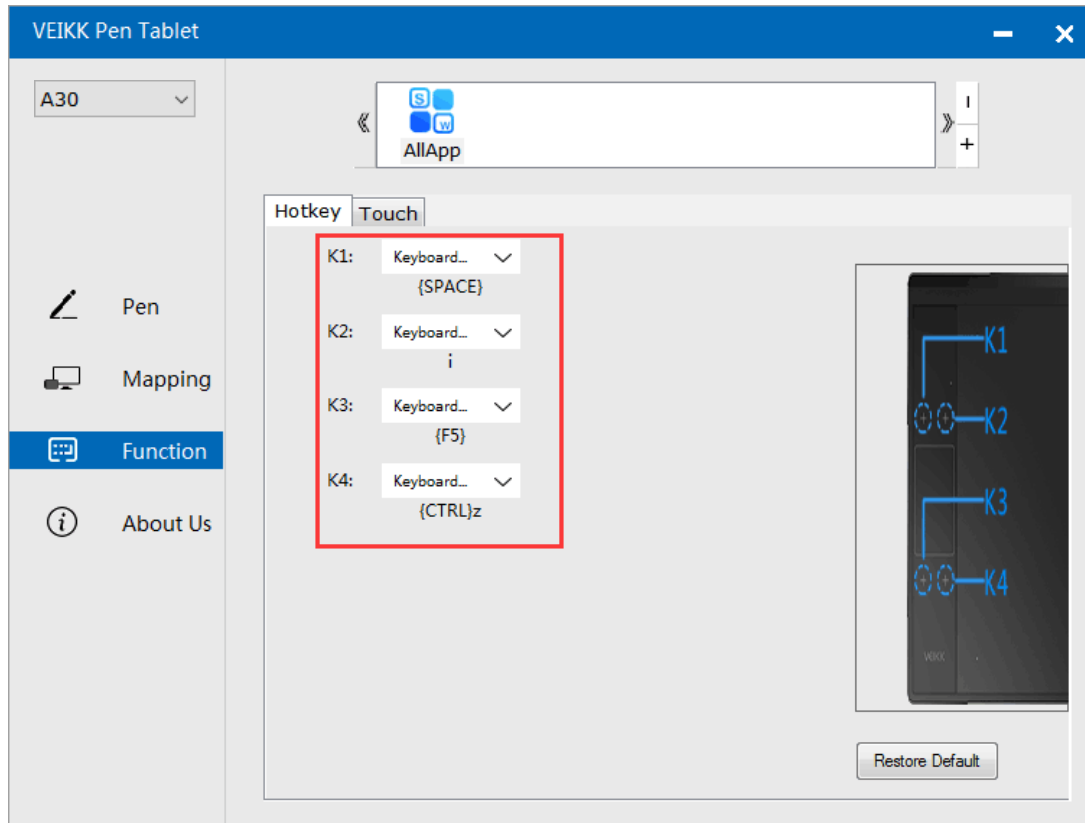

7.3.1 Application List: You can add or remove software by "+" or "-"

“+”: Click “+” to add softwares, you have two ways to select an application.

- 1、 Choose from the dropdown
- 2、 Choose from the browser

“-”: Click “-” to remove the softwares you added before.

7.3.2 Hotkey

Redefine Hotkey: Click on the title of the button. A dropdown menu will appear with a list of tool options. Choose the one you want to use.