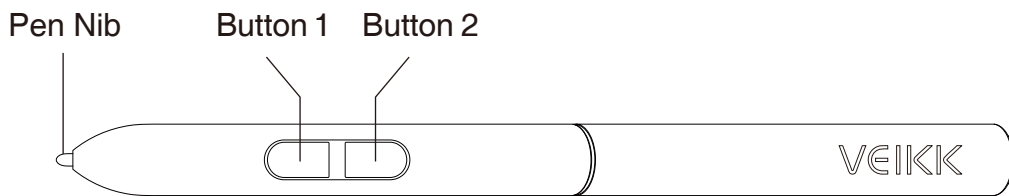

- 1 LED Indicator
- 2 Touch Keys
- 3 Gesture Touch Area
- 4 Active Area

Pen

Note: The passive pen requires neither battery nor charging.

2.Packing List

A30 Pen Tablet

Battery-free Pen

Pen Pocket

USB-A to USB-C
Cable