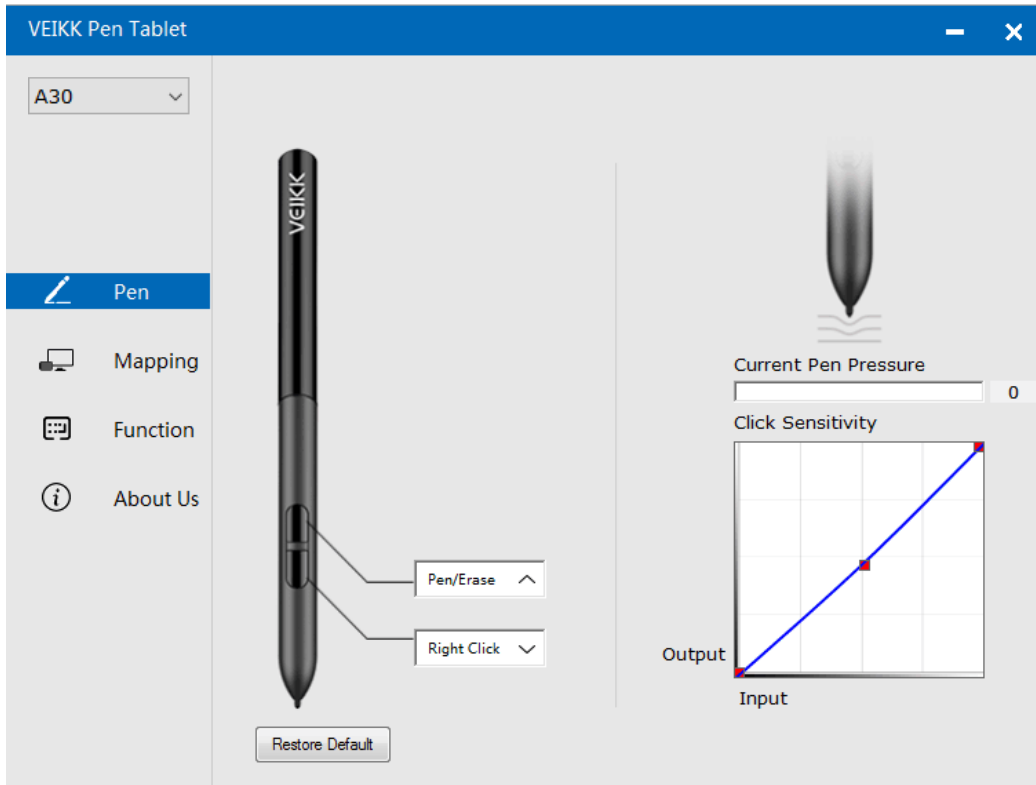

3. Pull out the nib

4. Insert a new nib into the pen and push it straightly until it stops

6.Specifications

Model	A30
Dimension	332mm x 212mm x 9mm
Working Area	10 x 6 inch
Pressure Sensitivity	8192 levels
Report Rate	250 PPS
Resolution	5080 LPI
Reading Height	10 mm
Interface	Type-C
Keys	4 Touch Keys & Gesture Touch Pad

7.Driver Settings

Windows:

7.1 Pen:

7.1.1 Pen Function Settings

You may customize the functions of pen buttons. Use the “Pen” option to program custom keystrokes.

7.1.2 Current Pen Pressure

Current Pen Pressure shows the current pressure level being exerted on your tablet and can be used to test pen pressure.

7.1.3 Click Sensitivity

You can adjust pen pressure to “Output” or “Press” sensitivity on here.

7.2 Mapping

Define the tablet area that will be mapped to the screen area.

The screenshot shows the "VEIKK Pen Tablet" software interface. On the left is a sidebar with a dropdown menu set to "A30" and four menu items: "Pen", "Mapping" (highlighted in blue), "Function", and "About Us". The main area features a central image of a monitor and tablet with red lines indicating the mapping between the tablet's surface and the screen's content. To the right of the image are settings for "Mode" (radio buttons for "Pen" and "Mouse", with "Pen" selected), "Screen Mapping" (a dropdown menu set to "All"), and "Working Area" (a dropdown menu set to "All"). Below the image are radio buttons for "Right-hand Mode" (selected) and "Left-hand Mode", and a "Restore Default" button. At the bottom right, there is a checkbox for "Enable Windows Ink Function" which is currently unchecked.