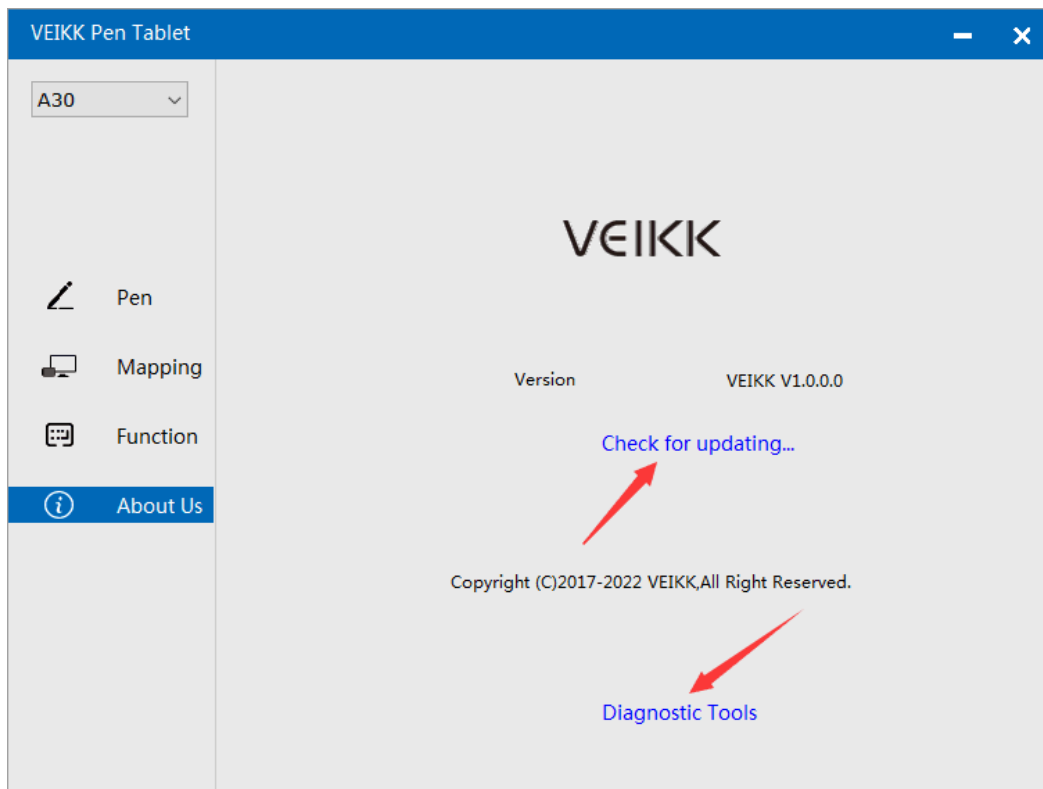

7.4 About Us