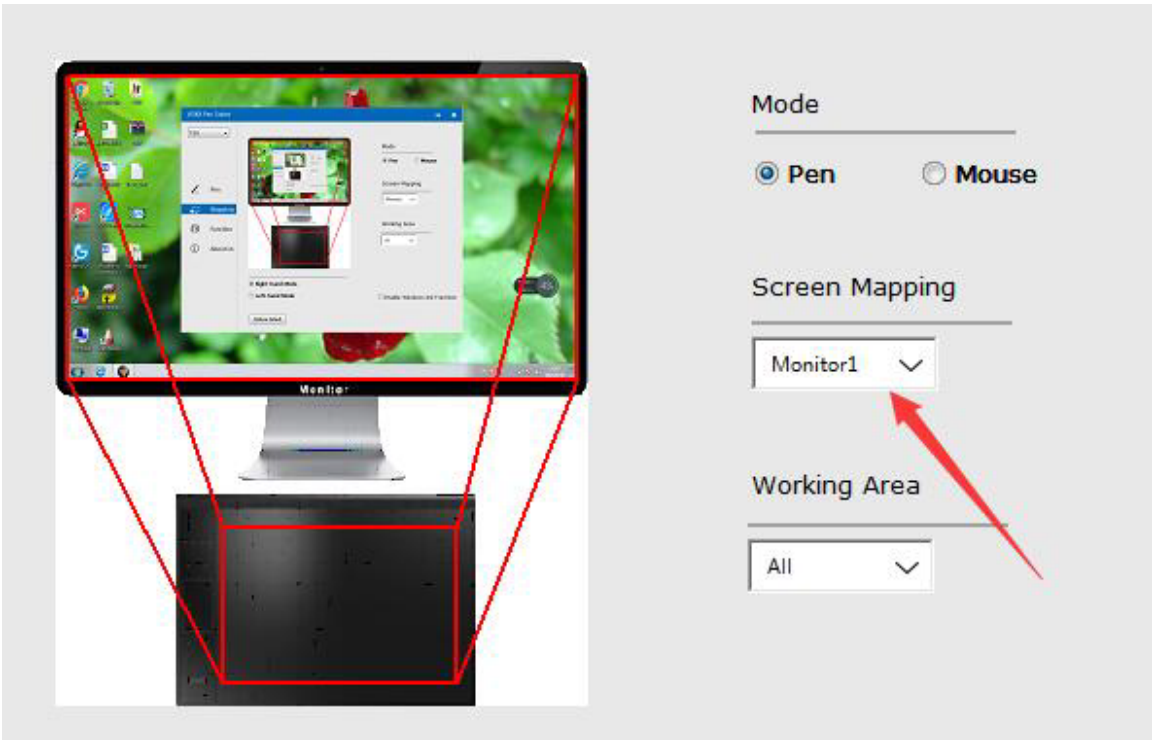

7.1.3 Click Sensitivity

You can adjust pen pressure to “Output” or “Press” sensitivity on here.

7.2 Mapping

Define the tablet area that will be mapped to the screen area.

The screenshot shows the "VEIKK Pen Tablet" software interface. On the left is a sidebar with a dropdown menu set to "A30" and four menu items: "Pen", "Mapping" (highlighted in blue), "Function", and "About Us". The main area features a central image of a monitor and tablet with red lines indicating the mapping between the tablet's surface and the screen's content. To the right of the image are settings for "Mode" (radio buttons for "Pen" and "Mouse", with "Pen" selected), "Screen Mapping" (a dropdown menu set to "All"), and "Working Area" (a dropdown menu set to "All"). Below the image are radio buttons for "Right-hand Mode" (selected) and "Left-hand Mode", and a "Restore Default" button. At the bottom right, there is a checkbox for "Enable Windows Ink Function" which is currently unchecked.

7.2.1 Screen Mapping

All Area: the entire active area of the tablet. This is the default setting.

Part Area: Click Part

Then go to the next page,select one of the following three ways to define the screen range.

Monitor1: If more than one monitor is in use and you are in extended mode, you need to choose the related monitor on the driver interface which you are going to map to. If your monitors are in mirror mode(All monitors display the same content), the tablet maps to the entire space on each monitor and the screen cursor is displayed on each monitor simultaneously.