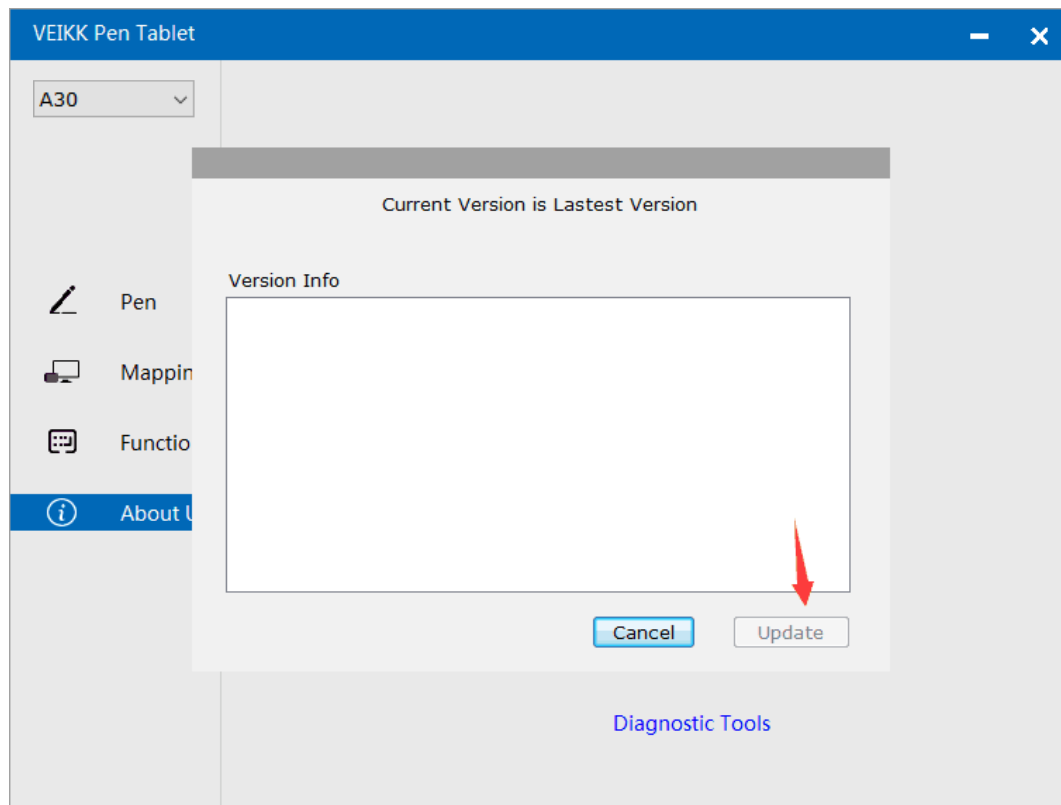

“-”: Click “-” to remove the softwares you added before.

7.3.2 Hotkey

Redefine Hotkey: Click on the title of the button. A dropdown menu will appear with a list of tool options. Choose the one you want to use.

7.3.3 Touch

Click on the title of the button. A dropdown menu will appear with a list of tool options. Choose the one you want to use.

7.4 About Us

Check for updating:If you want to install the newest driver,click”Check for updating”, if there is no response,that means the driver you installed is the newest;if you find newest driver in the list,you just need to update.