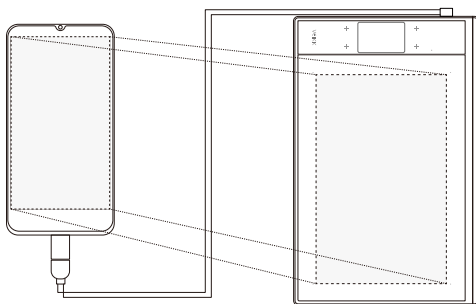

For Android mobile phone:

1. Please connect the tablet to your mobile phone with the OTG adapter.
2. Choose the most comfortable way you like to use the tablet.
 - A. By default, the working area of the tablet is 10*6 inch, but you need to rotate the tablet as shown in Figure 1.
 - B. Press K1 and K4 at the same time, the working area of the tablet is 3*6 inch, but you can use the tablet in the normal direction as shown in Figure 2.