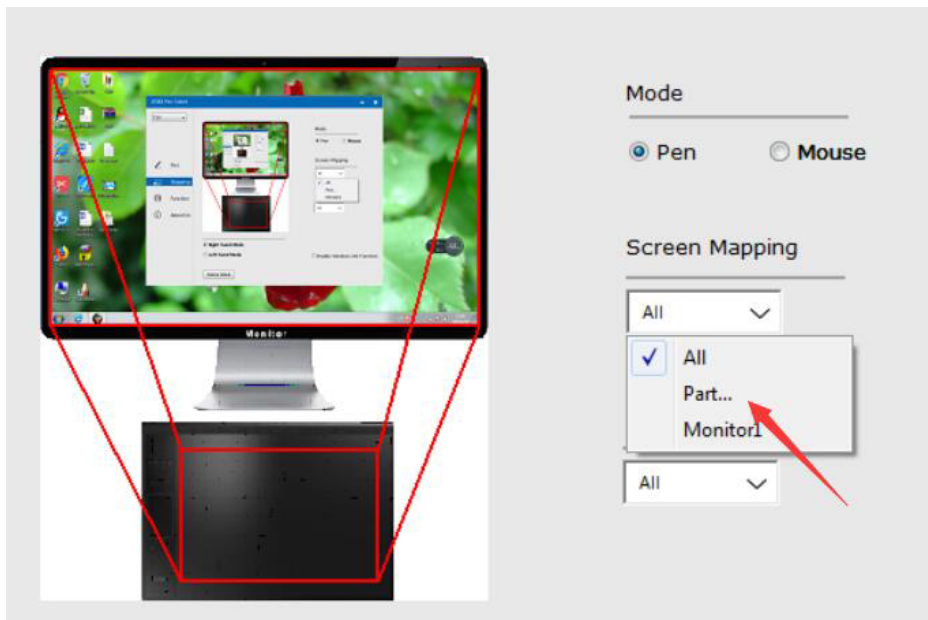

Part Area: Click Part