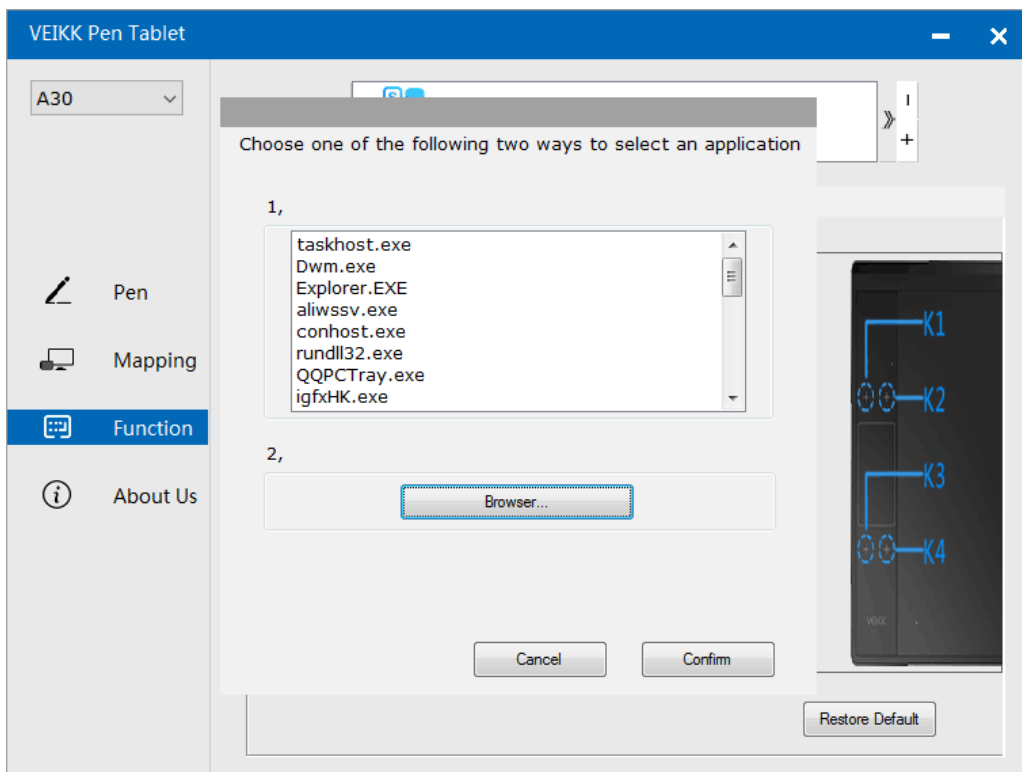

7.3.1 Application List: You can add or remove software by "+" or "-"

“+”: Click “+” to add softwares, you have two ways to select an application.

- 1、 Choose from the dropdown
- 2、 Choose from the browser