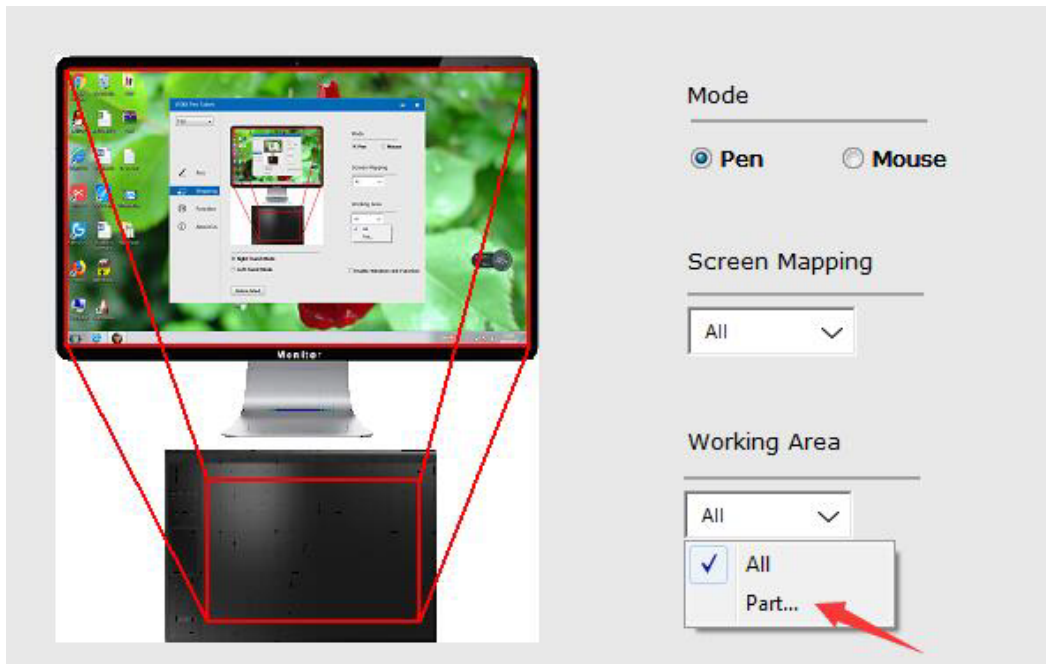

Part Area:Click Part