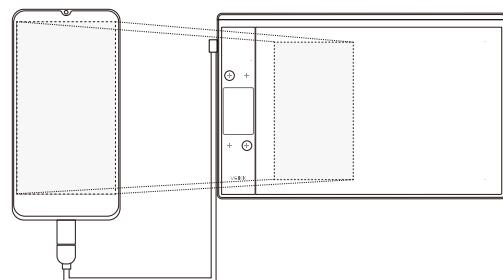

Figure 2

Note1: Works in mobile phone vertical screen mode only.

Note2: For some mobile phones, you need to enable the OTG function manually in the phone's settings.

Note3: The shortcut keys of the pen and tablet can't work on Android mobile phone.