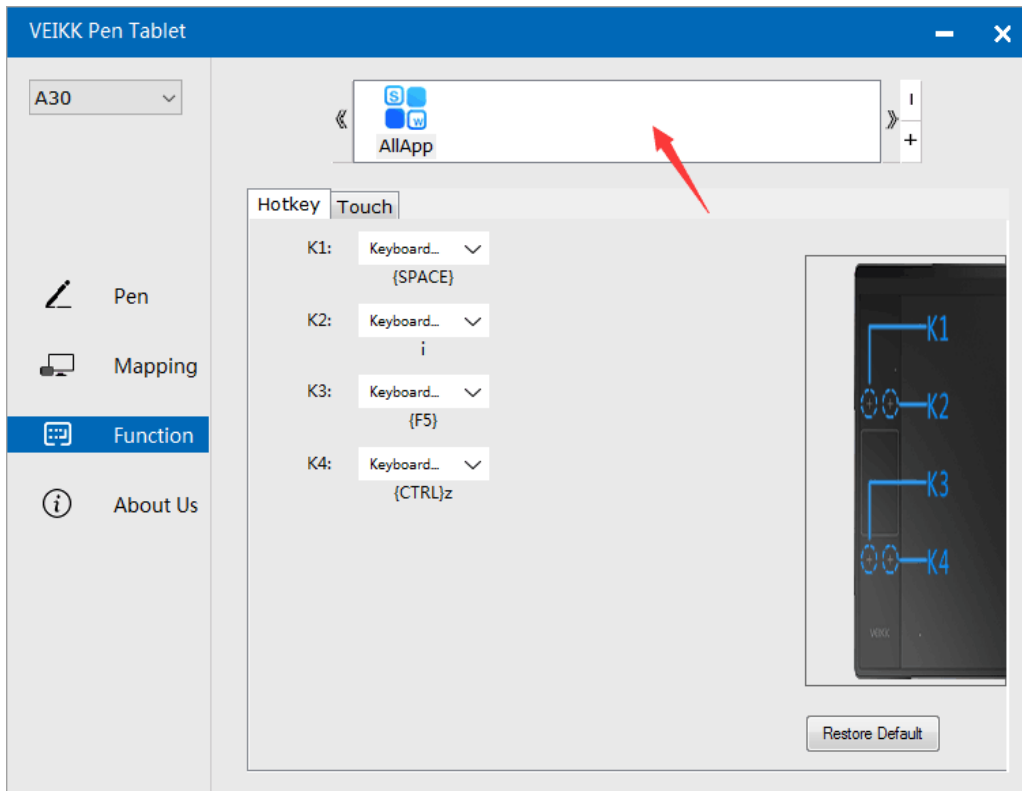

“+”: Click “+” to add softwares, you have two ways to select an application.

- 1、 Choose from the dropdown
- 2、 Choose from the browser