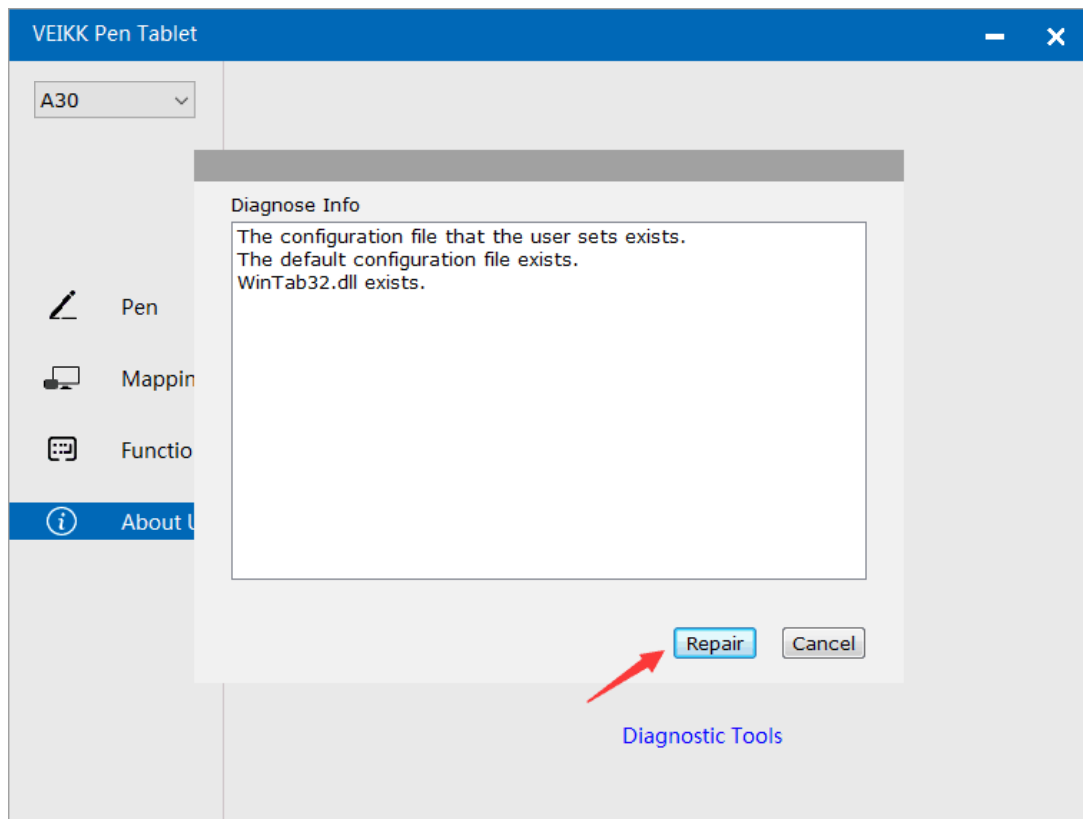

Mac:

Note: Driver settings in Mac system are the same in Windows system. Users who use Mac system can take reference to Windows system.