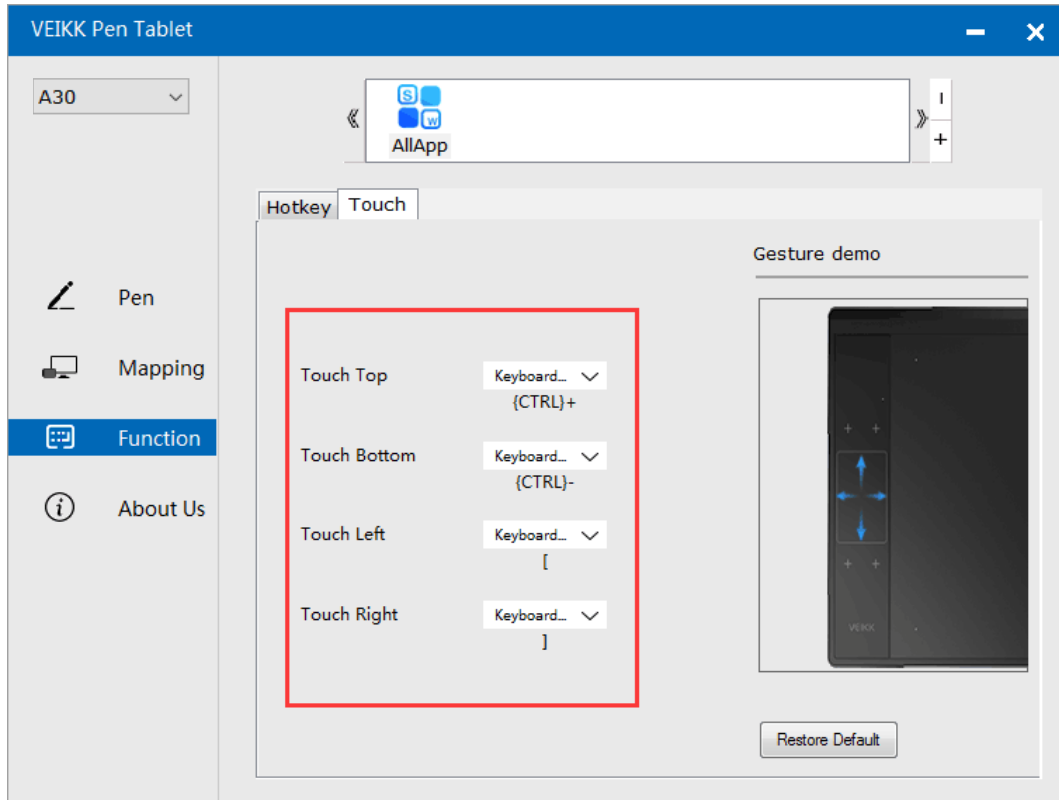

7.3.1 Application List: You can add or remove software by "+" or "-"

“+”: Click “+” to add softwares, you have two ways to select an application.

- 1、 Choose from the dropdown
- 2、 Choose from the browser

“-”: Click “-” to remove the softwares you added before.

7.3.2 Hotkey

Redefine Hotkey: Click on the title of the button. A dropdown menu will appear with a list of tool options. Choose the one you want to use.

7.3.3 Touch

Click on the title of the button. A dropdown menu will appear with a list of tool options. Choose the one you want to use.

7.4 About Us

Check for updating:If you want to install the newest driver,click”Check for updating”, if there is no response,that means the driver you installed is the newest;if you find newest driver in the list,you just need to update.