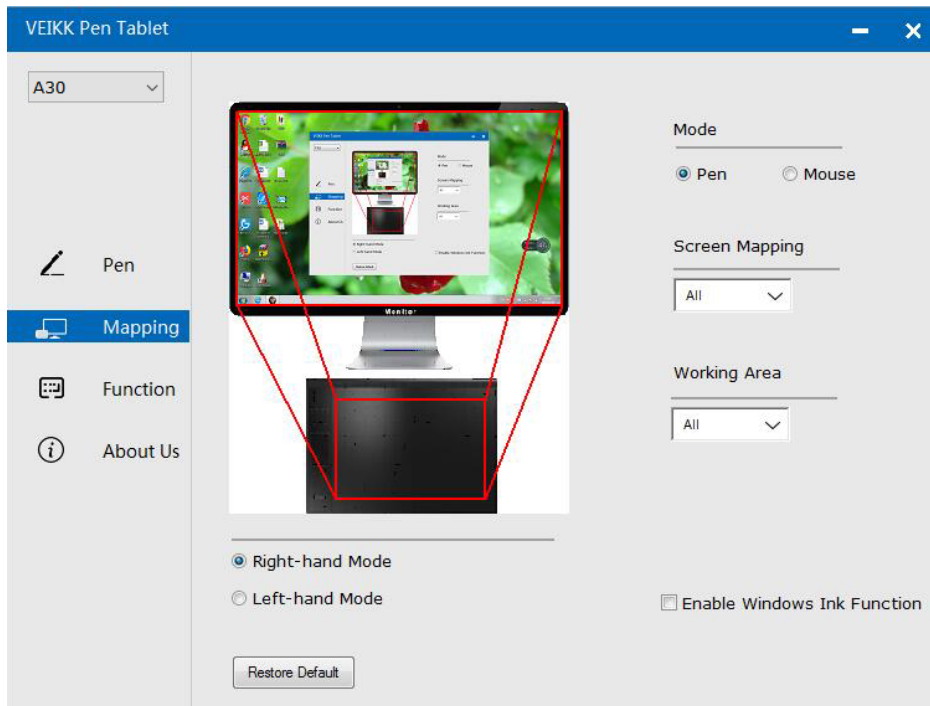

7.Driver Settings

Windows:

7.1 Pen:

7.1.1 Pen Function Settings

You may customize the functions of pen buttons. Use the “Pen” option to program custom keystrokes.

7.1.2 Current Pen Pressure

Current Pen Pressure shows the current pressure level being exerted on your tablet and can be used to test pen pressure.

7.1.3 Click Sensitivity

You can adjust pen pressure to “Output” or “Press” sensitivity on here.

7.2 Mapping

Define the tablet area that will be mapped to the screen area.

The screenshot shows the "VEIKK Pen Tablet" software interface. On the left is a sidebar with a dropdown menu set to "A30" and four menu items: "Pen", "Mapping" (highlighted in blue), "Function", and "About Us". The main area features a central image of a monitor and tablet with red lines indicating the mapping between the tablet's surface and the screen's content. To the right of the image are settings for "Mode" (radio buttons for "Pen" and "Mouse", with "Pen" selected), "Screen Mapping" (a dropdown menu set to "All"), and "Working Area" (a dropdown menu set to "All"). Below the image are radio buttons for "Right-hand Mode" (selected) and "Left-hand Mode", and a "Restore Default" button. At the bottom right, there is a checkbox for "Enable Windows Ink Function" which is currently unchecked.

7.2.1 Screen Mapping

All Area: the entire active area of the tablet. This is the default setting.

Part Area: Click Part

Then go to the next page,select one of the following three ways to define the screen range.