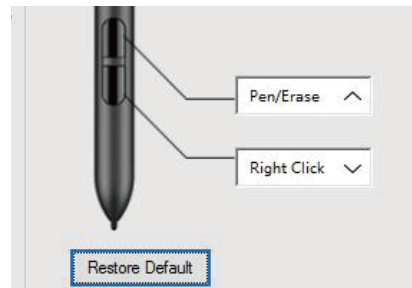

7.Driver Settings

Windows:

7.1 Pen:

7.1.1 Pen Function Settings

You may customize the functions of pen buttons. Use the “Pen” option to program custom keystrokes.

7.1.2 Current Pen Pressure

Current Pen Pressure shows the current pressure level being exerted on your tablet and can be used to test pen pressure.

7.1.3 Click Sensitivity

You can adjust pen pressure to “Output” or “Press” sensitivity on here.

7.2 Mapping

Define the tablet area that will be mapped to the screen area.

The screenshot shows the "VEIKK Pen Tablet" software interface. On the left is a sidebar with a dropdown menu set to "A30" and four menu items: "Pen", "Mapping" (highlighted in blue), "Function", and "About Us". The main area features a central image of a monitor and tablet with red lines indicating the mapping between the tablet's surface and the screen's content. To the right of the image are settings for "Mode" (radio buttons for "Pen" and "Mouse", with "Pen" selected), "Screen Mapping" (a dropdown menu set to "All"), and "Working Area" (a dropdown menu set to "All"). Below the image are radio buttons for "Right-hand Mode" (selected) and "Left-hand Mode", and a "Restore Default" button. At the bottom right, there is a checkbox for "Enable Windows Ink Function" which is currently unchecked.