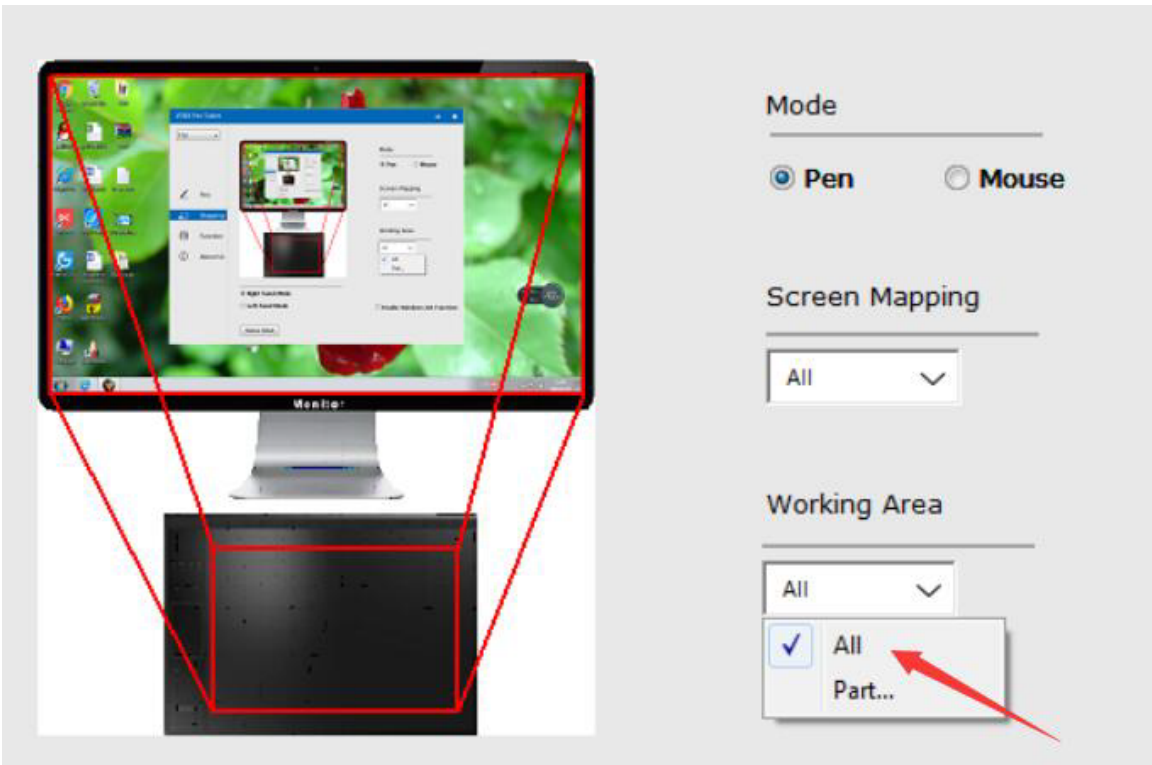

7.2.2 Working Area

All Area:the entire active area of the tablet.This is the default setting.