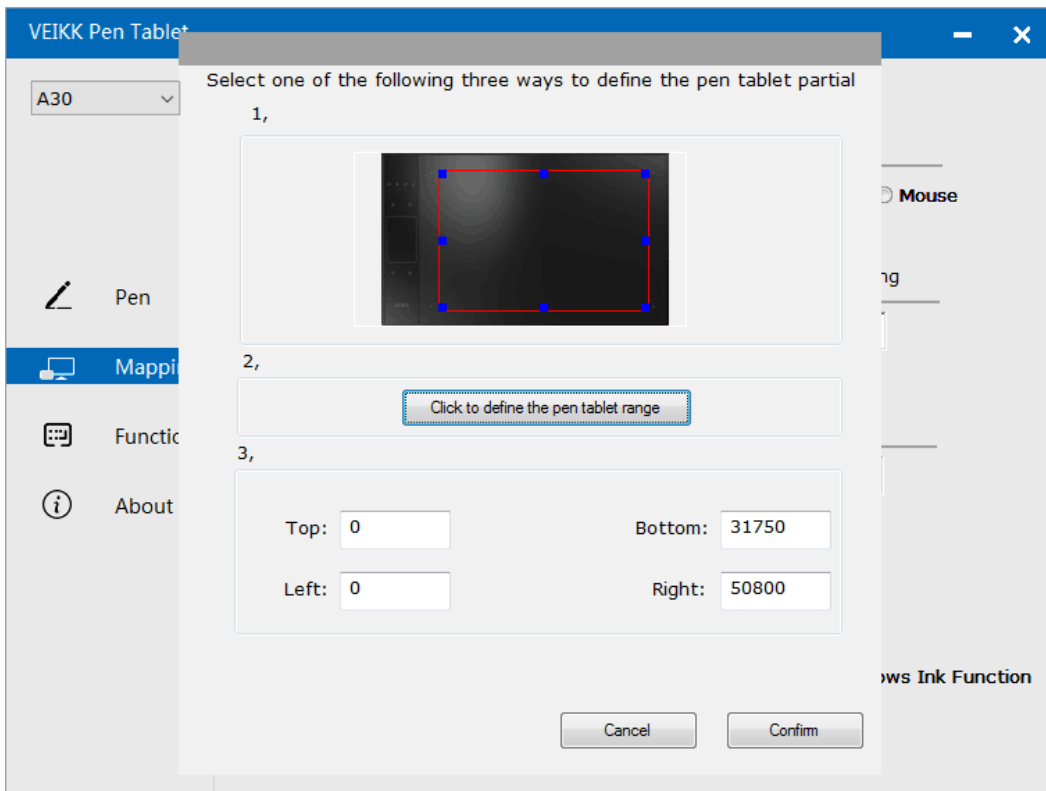

Monitor1: If more than one monitor is in use and you are in extended mode, you need to choose the related monitor on the driver interface which you are going to map to. If your monitors are in mirror mode(All monitors display the same content), the tablet maps to the entire space on each monitor and the screen cursor is displayed on each monitor simultaneously.

7.2.2 Working Area

All Area:the entire active area of the tablet.This is the default setting.

Part Area:Click Part

Then go to the next page, select one of the following three ways to define the pen tablet partial.