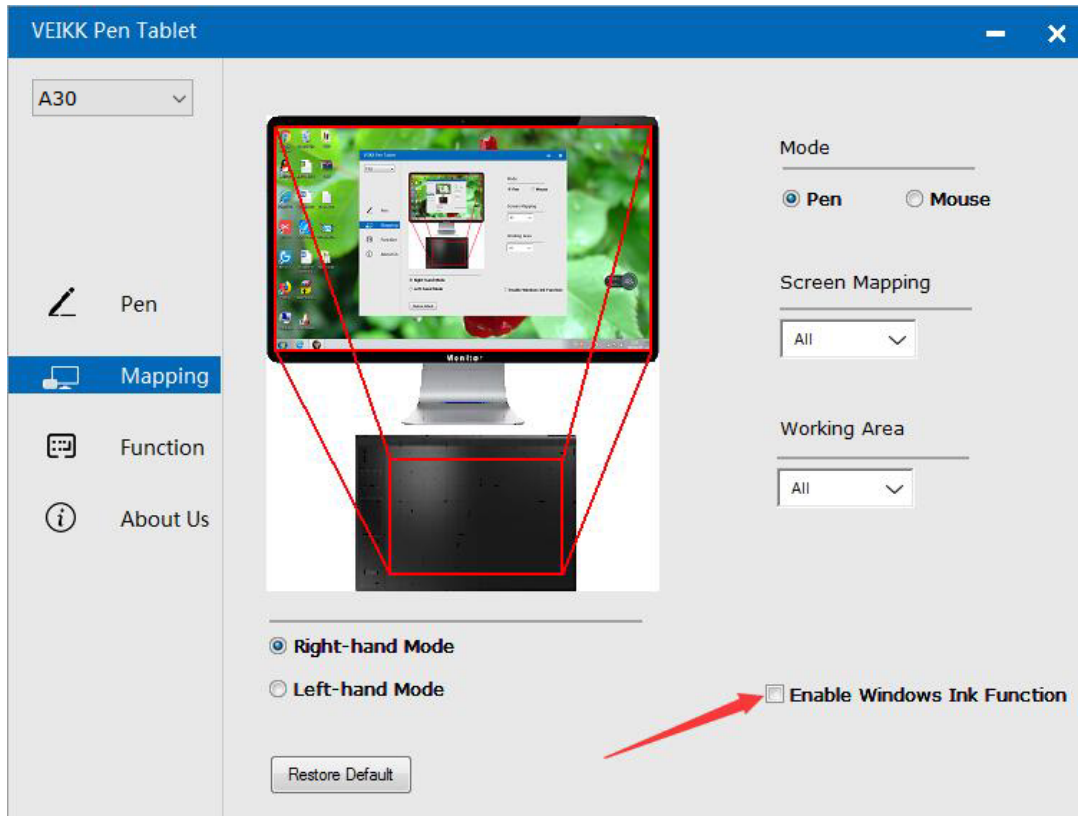

7.2.3 Enable Windows Ink Function

Microsoft Windows provides extensive support for pen input. Pen features are supported in such as Microsoft Office, Adobe Photoshop CC, AI and so on.

7.3 Function

Customize the Touch Keys and Smart Gesture Touch

7.3.1 Application List: You can add or remove software by "+" or "-"