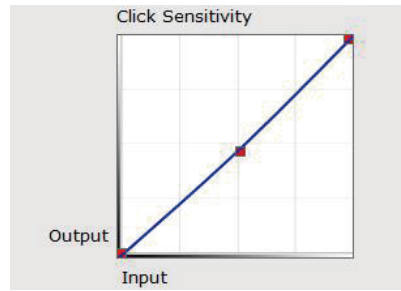

7.Driver Settings

Windows:

7.1 Pen:

7.1.1 Pen Function Settings

You may customize the functions of pen buttons. Use the “Pen” option to program custom keystrokes.

7.1.2 Current Pen Pressure

Current Pen Pressure shows the current pressure level being exerted on your tablet and can be used to test pen pressure.

7.1.3 Click Sensitivity

You can adjust pen pressure to “Output” or “Press” sensitivity on here.

7.2 Mapping

Define the tablet area that will be mapped to the screen area.

The screenshot shows the "VEIKK Pen Tablet" software interface. On the left is a sidebar with a dropdown menu set to "A30" and four menu items: "Pen", "Mapping" (highlighted in blue), "Function", and "About Us". The main area features a central image of a monitor and tablet with red lines indicating the mapping between the tablet's surface and the screen's content. To the right of the image are settings for "Mode" (radio buttons for "Pen" and "Mouse", with "Pen" selected), "Screen Mapping" (a dropdown menu set to "All"), and "Working Area" (a dropdown menu set to "All"). Below the image are radio buttons for "Right-hand Mode" (selected) and "Left-hand Mode", and a "Restore Default" button. At the bottom right, there is a checkbox for "Enable Windows Ink Function" which is currently unchecked.