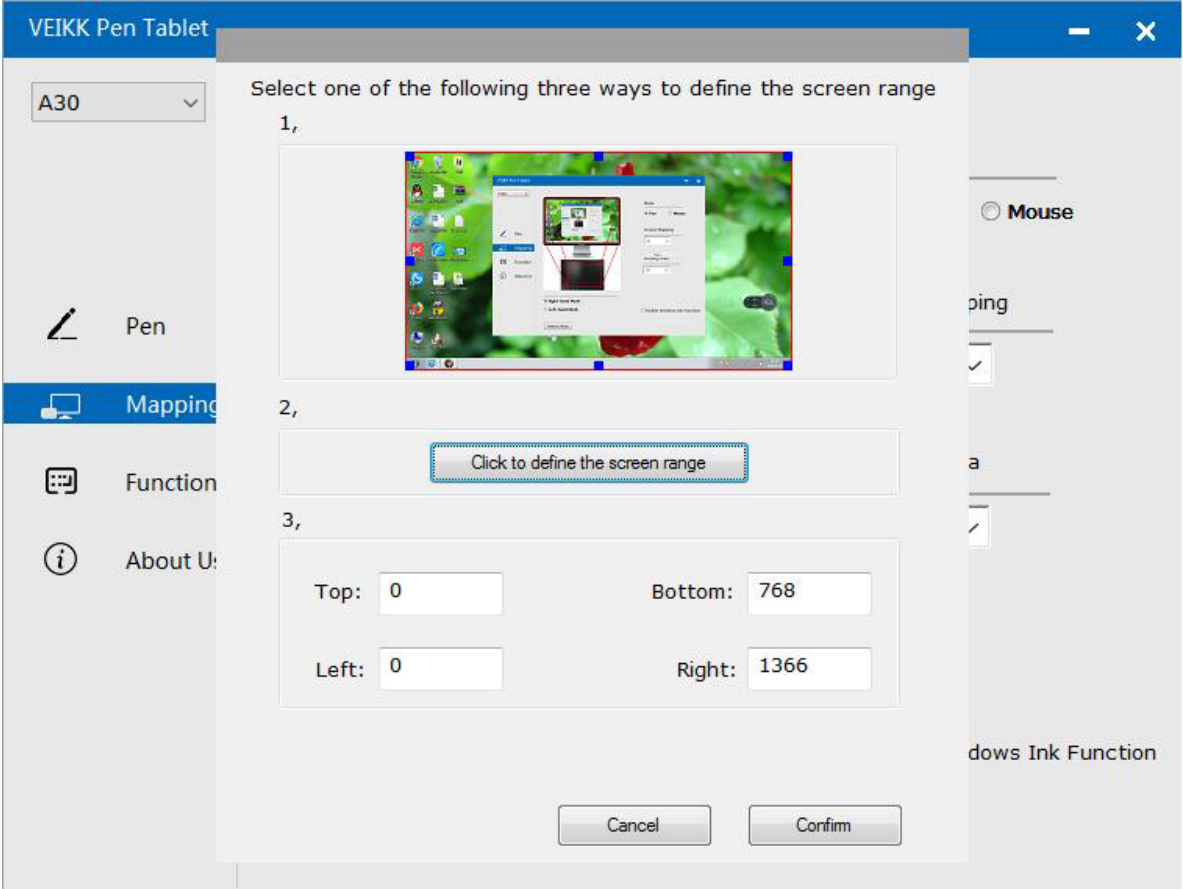

7.1.3 Click Sensitivity

You can adjust pen pressure to “Output” or “Press” sensitivity on here.

7.2 Mapping

Define the tablet area that will be mapped to the screen area.

The screenshot shows the "VEIKK Pen Tablet" software interface. On the left is a sidebar with a dropdown menu set to "A30" and four menu items: "Pen", "Mapping" (highlighted in blue), "Function", and "About Us". The main area features a central image of a monitor and tablet with red lines indicating the mapping between the tablet's surface and the screen's content. To the right of the image are settings for "Mode" (radio buttons for "Pen" and "Mouse", with "Pen" selected), "Screen Mapping" (a dropdown menu set to "All"), and "Working Area" (a dropdown menu set to "All"). Below the image are radio buttons for "Right-hand Mode" (selected) and "Left-hand Mode", and a "Restore Default" button. At the bottom right, there is a checkbox for "Enable Windows Ink Function" which is currently unchecked.

7.2.1 Screen Mapping

All Area: the entire active area of the tablet. This is the default setting.

Part Area: Click Part

Then go to the next page,select one of the following three ways to define the screen range.

Monitor1: If more than one monitor is in use and you are in extended mode, you need to choose the related monitor on the driver interface which you are going to map to. If your monitors are in mirror mode(All monitors display the same content), the tablet maps to the entire space on each monitor and the screen cursor is displayed on each monitor simultaneously.