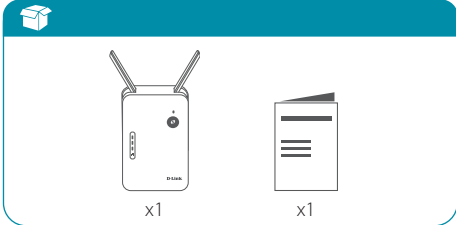

Quick Start Guide

E15

AX1500 Mesh Range Extender

<https://eu.dlink.com/support>

OPTION 1

3, 4, 5, <120s

OPTION 2

3, 4, Install New Devices