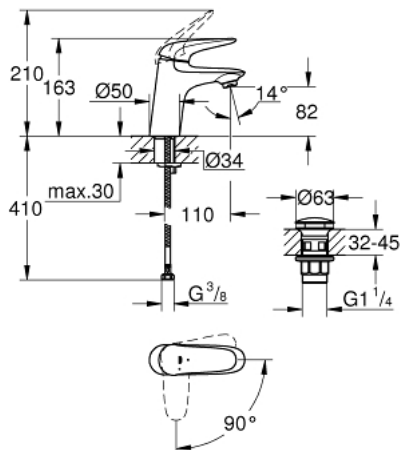

23 748 001 **WAVE SINGLE-LEVER BASIN MIXER 1/2"**
S-SIZE

PRODUCT DESCRIPTION

- Colour: chrome
- single hole installation
- solid metal lever
- GROHE SilkMove Energy Saving 35 mm ceramic cartridge with energy saving function via cold start
- adjustable flow rate limiter
- GROHE Long-Life finish
- GROHE Water Saving mousseur 5.7 l/min
- Lead and Nickel Free Inner Water Ways
- GROHE FastFixation rapid installation system
- smooth body
- waste set with push-open plug
- flexible connection hoses
- GROHE QuickTool included

23 748 001 **WAVE SINGLE-LEVER BASIN MIXER 1/2"**
S-SIZE

SPARE PARTS, August 2016 – now

- 1: Solid metal lever (Spare part-nr. 46952000)
 - 2: Cap (Spare part-nr. 46492000)
 - 3: Screw coupling (Spare part-nr. 46460000)
 - 4: Cartridge (Spare part-nr. 46863000)
 - 5: Mousseur (Spare part-nr. 48159000)
 - 6: Shank mounting kit (Spare part-nr. 46671000)
 - 7: Socket spanner (Spare part-nr. 19332000)*
 - 8: Mounting wrench (Spare part-nr. 19017000)*
- * Optional accessories