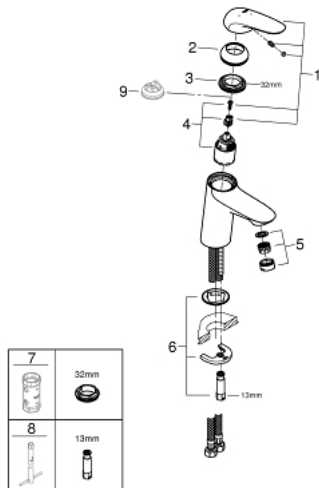

23 748 001 **WAVE SINGLE-LEVER BASIN MIXER 1/2"**
S-SIZE

PRODUCT DESCRIPTION

- Colour: chrome
- single hole installation
- solid metal lever
- GROHE SilkMove Energy Saving 35 mm ceramic cartridge with energy saving function via cold start
- adjustable flow rate limiter
- GROHE Long-Life finish
- GROHE Water Saving mousseur 5.7 l/min
- Lead and Nickel Free Inner Water Ways
- GROHE FastFixation rapid installation system
- smooth body
- waste set with push-open plug
- flexible connection hoses
- GROHE QuickTool included

23 748 001 **WAVE SINGLE-LEVER BASIN MIXER 1/2"**
S-SIZE

SPARE PARTS, August 2016 – now

- 1: Solid metal lever (Spare part-nr. 46952000)
 - 2: Cap (Spare part-nr. 46492000)
 - 3: Screw coupling (Spare part-nr. 46460000)
 - 4: Cartridge (Spare part-nr. 46863000)
 - 5: Mousseur (Spare part-nr. 48159000)
 - 6: Shank mounting kit (Spare part-nr. 46671000)
 - 7: Socket spanner (Spare part-nr. 19332000)*
 - 8: Mounting wrench (Spare part-nr. 19017000)*
- * Optional accessories