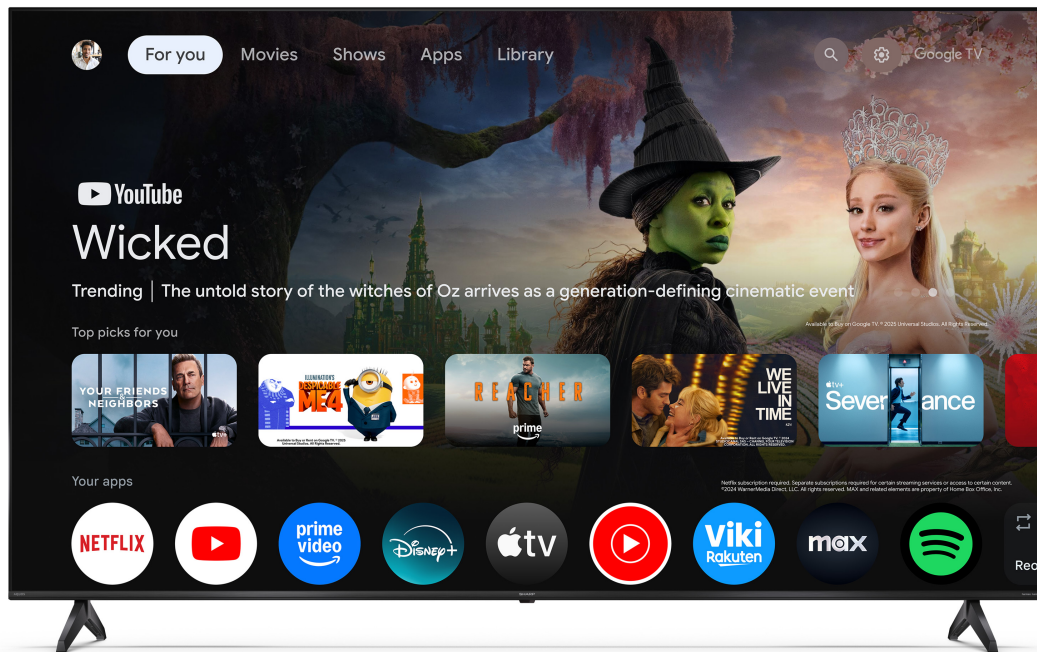

# 85" 4K Ultra HD QLED Google TV™

The entertainment you love. With a little help from Google.

## HIGHLIGHTS

- 4K Ultra HD Google TV™
- QLED - rich colour gamut
- HARMAN/KARDON® Speaker System
- HDMI 2.1 with eARC
- Dolby Vision™ - cinema-inspired HDR
- Dolby Atmos® - full 360° sound experience
- Smooth Motion - Frame Interpolation Technology
- Google Assistant
- Google Cast

The entertainment you love. With a little help from Google. No more jumping from app to app. Google TV - built into smart TVs and streaming devices - brings together movies, shows, and live TV from all of your subscriptions. Need inspiration? Get curated recommendations, use Google's powerful search to find shows across 10,000+ apps, or browse hundreds of free channels. And with personalized profiles, everyone's experience is customized for them.