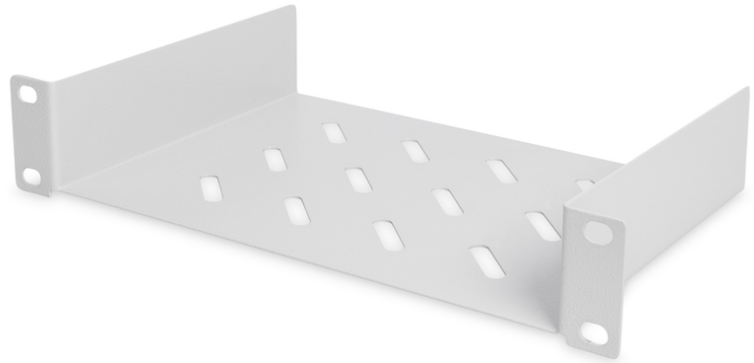

DIGITUS 254 mm (10") 1U Shelf

DN-10 TRAY-1
 EAN 4016032139836

254 mm (10") 1U fixed shelf 44x254x150 mm, color grey (RAL 7035)

The 10" fixed shelves from DIGITUS® consist of a stable, perforated sheet steel and are easy to mount on the front of 10" profile rails. Delivery comes with complete mounting material and is therefore ready for use immediately. Use the DIGITUS® 10" Fixed Shelf to store components which are not directly mounted inside of your 10" housing.

- Perforated sheet steel
- Complete with fixing material

- Fixing at the front 10" profiles
- Width x depth storage area on the inside: 210 x 147 mm
- Width x depth of entire shelf on the outside: 254 x 149 mm
- USB-C Products: no
- Color: light grey, RAL 7035
- Inch dimension (IEC 60297): 254 mm (10")
- Units: 1
- Load capacity: 25 kg
- Suitable cabinet depth: all
- Mounting type: Fixed mounting