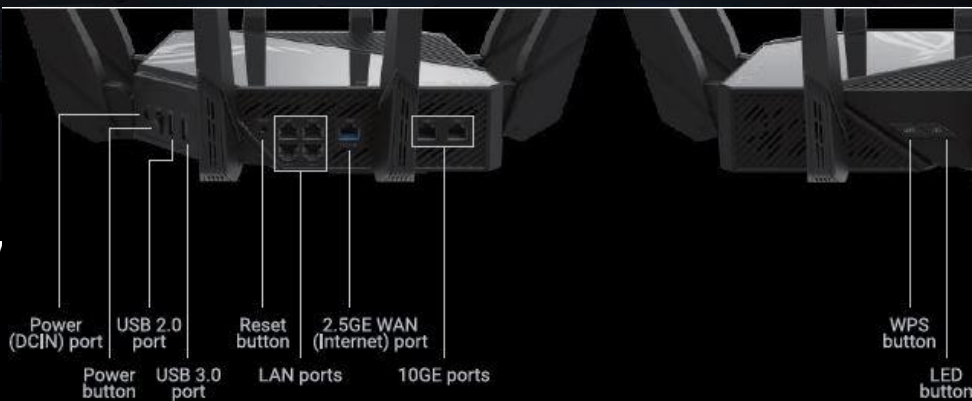

Connectivity

ASUS Router App

Control Your Network Anywhere.

ASUS Router App allowing you to setup your router, manage network traffic, diagnose connection issues and even update firmware, all without needing to boot up a PC.

What's Inside the Box

- ROG Rapture GT-AXE16000 Quad-band Gaming Router
- RJ-45 cable
- Power adapter
- Warranty card
- Quick start guide

Specifications

- Wireless Type : 802.11 ax(6GHz/5GHz/2.4GHz)/ac/n/g/a/b
- Wireless Speed : 2.4GHz up to 1148 Mbps / 5GHz-1 up to 4804Mbps / 5GHz-2 up to 4804Mbps / 6GHz up to 4804Mbps
- Wired Connectivity : 4 x LAN ports, 1 x 2.5G WAN port, 2 x 10G WAN/LAN port
- USB Ports : 1 x USB 3.2 Gen 1(USB 3.0) port, 1 x USB 2.0 port
- Warranty : 2 years (varies by regions)

Scan to check full specs