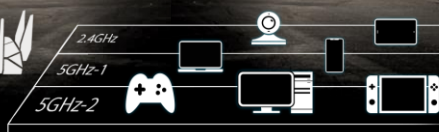

Dedicated 5 GHz backhaul