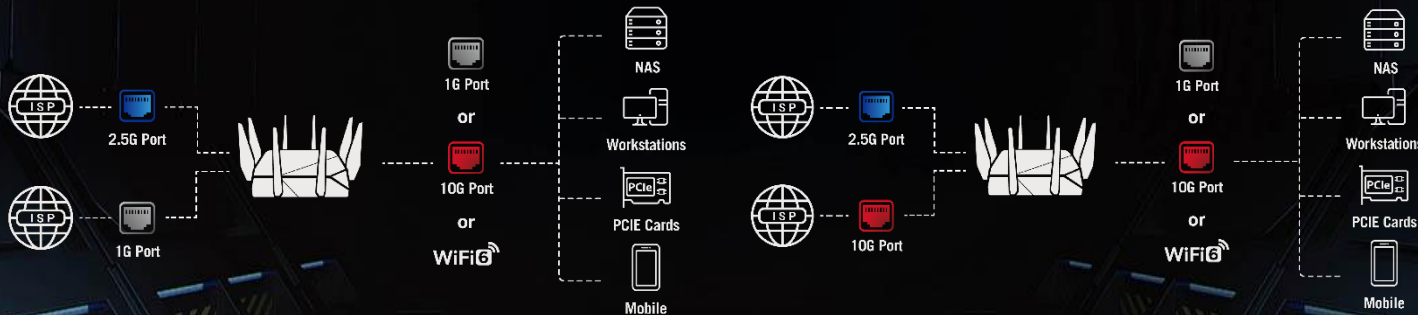

## Built as the ultimate AiMesh router

When using AiMesh nodes, one of GT-AXE16000's two 5 GHz bands can be configured as a dedicated backhaul connection to the central router, freeing up the 2.4 GHz band, second 5GHz band and the 6 GHz bands for device connections. Alternatively, with WiFi 6E AiMesh nodes you can configure a 6 GHz backhaul connection, providing fast and interference-free transmission between nodes for an optimized mesh experience.

### Dedicated 5 GHz backhaul

### Flexible network port configuration

Multi-WAN usage is increasingly popular, and it's great for those who need unstoppable internet. With one 2.5 Gbps WAN port and two 10 Gbps ports that can also be configured as WAN ports, you don't have to rely on a single ISP. With dual internet connections from two different ISPs, even if one fails, you'll still have access to the other. Additionally, it also support link aggregation.