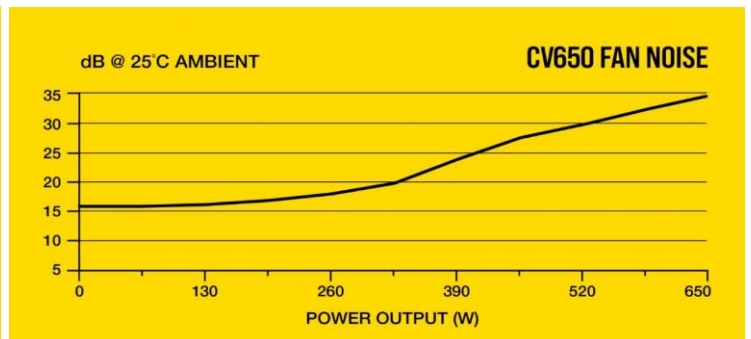

Search Term

80 PLUS Bronze, CORSAIR PSU, CORSAIR power supply, CV Series PSU, CV PSU, CV Power Supply, Cheap CORSAIR PSU, Cheap PSU, 80 PLUS, Bronze power supply, Bronze PSU, Quiet PSU, Cheap power Supply, Non modular power supply, Non modular PSU

Tech Specs

Part No.	CP-9020236	
	AC Input Rating	
AC Input	100-240V	
Input Current	10A-5A	
Frequency	47~63Hz	
	Max Load	Max Output
+5V	20A	130W
+3.3V	24A	
+12V	54A	648
-12V	0.3A	3.6W
+5Vsb	3A	15W
Total Power	650W	

QTY	DESCRIPTION	CONNECTOR/CABLE	TOTAL CONNECTORS	CONNECTOR SPACING	LENGTH	CABLE TYPE	CABLE COLOR	CAP
1	ATX Cable (24-PIN) (24)	1	1		550mm ± 10mm	sleeved	BLACK	no
1	EPS/ATX12V Cable (8-PIN) (4+4)	2	2	600mm, 120mm	720mm ± 10mm	sleeved	BLACK	no
1	PCI-E Cable (8-PIN) (6+2)	2	2	550mm, 120mm	670mm ± 10mm	sleeved	BLACK	no
2	SATA CABLE (3 SATA)	3	6	450mm, 120mm, 120mm	690mm ± 10mm	flat	BLACK	no
1	SATA-PATA-PATA-FDD	4	4	450mm, 120mm, 120mm, 120mm	810mm ± 10mm	flat	BLACK	no

Box Contents

CV Series ATX Power Supply | AC Power Cord | Mounting Screws | Warranty Documentation

Shipping Info