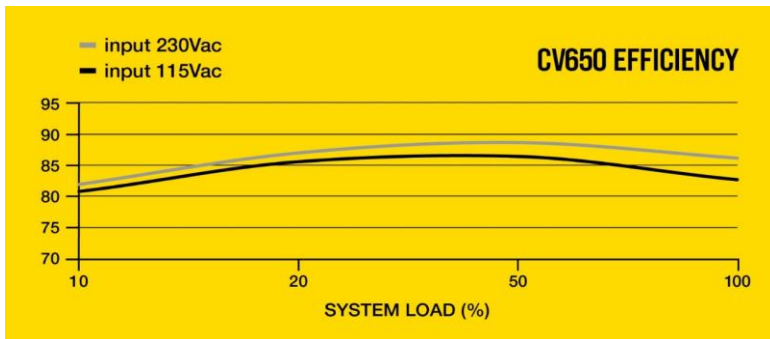

Search Term

80 PLUS Bronze, CORSAIR PSU, CORSAIR power supply, CV Series PSU, CV PSU, CV Power Supply, Cheap CORSAIR PSU, Cheap PSU, 80 PLUS, Bronze power supply, Bronze PSU, Quiet PSU, Cheap power Supply, Non modular power supply, Non modular PSU

Tech Specs

Part No.	CP-9020236	
	AC Input Rating	
AC Input	100-240V	
Input Current	10A-5A	
Frequency	47~63Hz	
	Max Load	Max Output
+5V	20A	130W
+3.3V	24A	
+12V	54A	648
-12V	0.3A	3.6W
+5Vsb	3A	15W
Total Power	650W	

QTY	DESCRIPTION	CONNECTOR/CABLE	TOTAL CONNECTORS	CONNECTOR SPACING	LENGTH	CABLE TYPE	CABLE COLOR	CAP
1	ATX Cable (24-PIN) (24)	1	1		550mm ± 10mm	sleeved	BLACK	no
1	EPS/ATX12V Cable (8-PIN) (4+4)	2	2	600mm, 120mm	720mm ± 10mm	sleeved	BLACK	no
1	PCI-E Cable (8-PIN) (6+2)	2	2	550mm, 120mm	670mm ± 10mm	sleeved	BLACK	no
2	SATA CABLE (3 SATA)	3	6	450mm, 120mm, 120mm	690mm ± 10mm	flat	BLACK	no
1	SATA-PATA-PATA-FDD	4	4	450mm, 120mm, 120mm, 120mm	810mm ± 10mm	flat	BLACK	no

Box Contents

CV Series ATX Power Supply | AC Power Cord | Mounting Screws | Warranty Documentation

Shipping Info