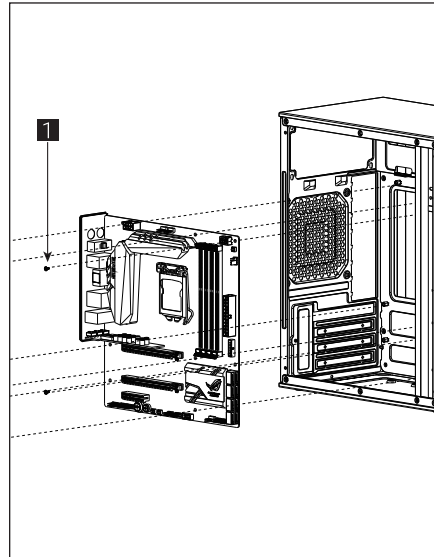

How to Install Guide

(1) Install Motherboard

English Install Motherboard	Русский Установите материнскую плату
Español Instalación de Placa madre	Português Instalar a placa principal
Deutsche Lüfter installieren	繁体中文/简体中文 安裝主機板 / 安裝主機板
Français Installer carte mère	日本語 マザーボードを取り付けます
Italiano Installazione della scheda madre	Қазақ тілі Аналық тақтаны орнатыңыз
Polski Instalacja płyty głównej	Türkçe Anakart yükleyin