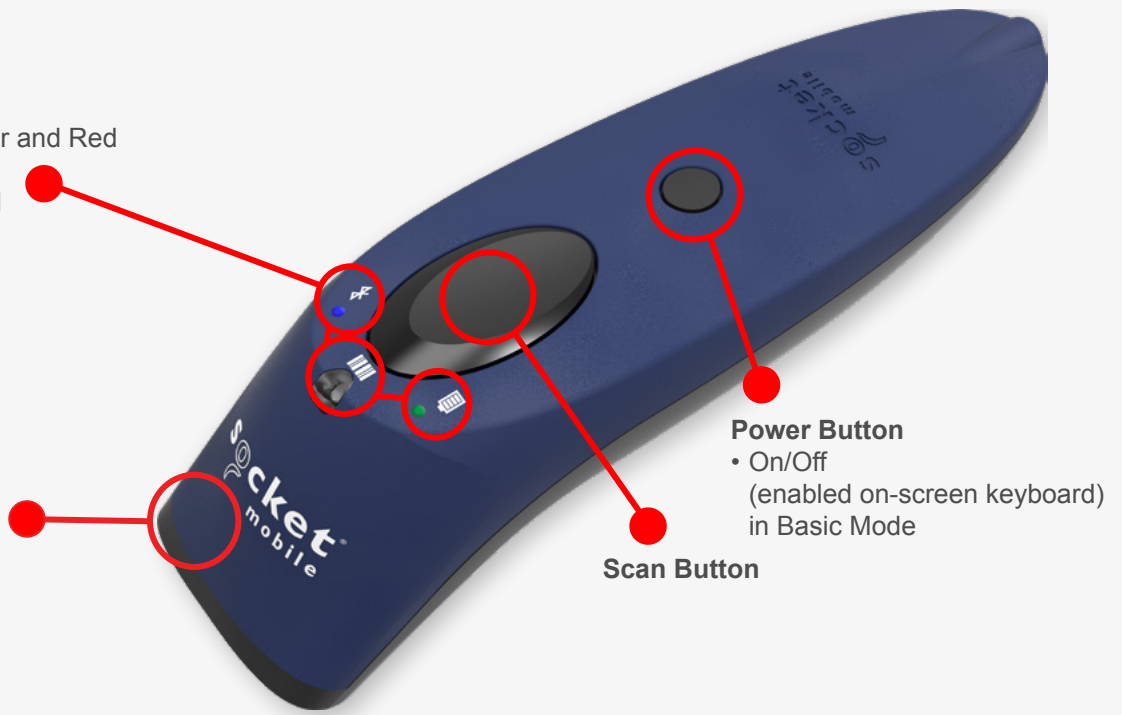

Intuitive LED Indicators

- Battery LED: Green, Amber and Red
- Bluetooth LED: Blue
- Scan LED: Green and Red

Weight/Mass
• 4.1 oz. (117 g)