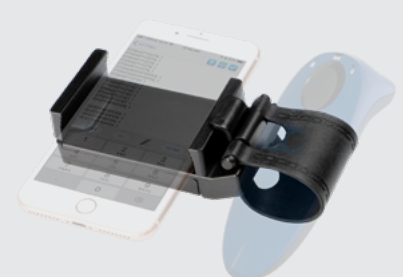

### Ergonomic and Versatile

The S760 barcode scanner is a multi-use barcode scanner with Bluetooth wireless technology that scans 1D, 2D barcodes, OCR A & B fonts, OCR USC, OCR passport, OCR MICR (E13B) fonts and DotCode. The S760 reads most travel identification documents, such as passport, international travel IDs, drivers' licenses. The S760 is designed to support the many POS outlets that require electronic age verification, such as cannabis shops and retailers selling tobacco.

## Optional Accessories

Charging Stand

Great for using AutoScan Mode

Charging Dock

Ideal as a desktop charger

Durable Retractable Clip

Provides quick access to scanner

Holster

Safe and accessible placement

Wrist Strap

Keeps the scanner at your fingertips

Scanner & Phone Holder

Nice one-handed option

Default Barcode Symbologies:

**1D Symbologies:** Codabar, Code 39, Code 93, Code 128, EAN-13/JAN, EAN-8/JAN, GS1 Databar, GS1 Databar Expanded, GS1 Databar Limited, GS1-128, Interleaved 2 of 5, ISBT 128, UPC A, UPC EO