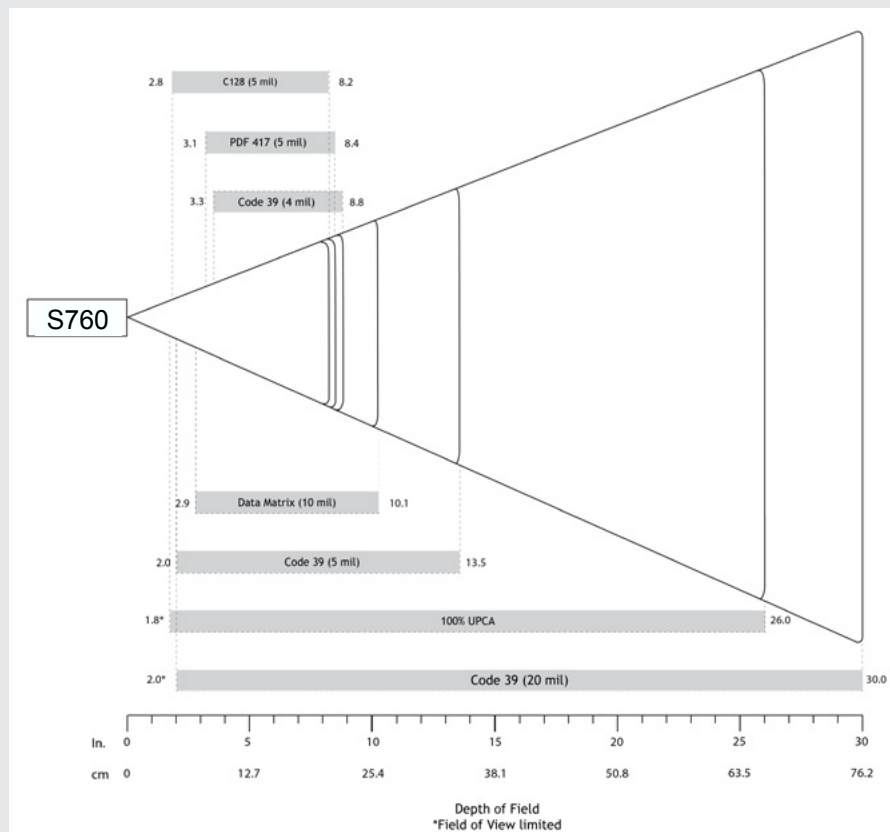

**OCR Type Face:** OCR-A, OCR-B, MICR-E13B, US currency serial number

Scan Angle:

42° (Horizontal) - 28° (Vertical)

Sensor Resolution:

640 horizontal x 400 vertical pixels

Print Contrast:

Down to 25%

Reading Distance:

4.6 to 49.5 cm (1.5 to 19.5 in.) Depends on barcode size, symbology, label media, scan angle

Decode Ranges

	Near	Far
4 mil Code 39	3.3 in/8.4 cm	8.8 in/22.4 cm
5 mil Code 128	2.8 in/7.1 cm	8.2 in/20.8 cm
5 mil Code 39	2.0 in/5.08 cm	13.5 in/34.3 cm
10 mil Data Matrix	2.9 in/7.4 cm	10.1 in/25.7 cm
100% UPC A	1.8 in/4.6 cm*	26.0 in/66.0 cm
20 mil Code 39	2.0 in/5.08 cm*	30.0 in/76.2 cm