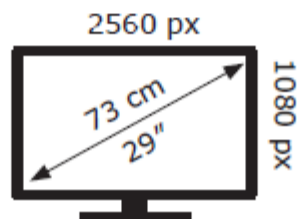

LG Electronics

29WP500

21 kWh/1000h

ABCD **E** FG

21 kWh/1000h

2019/2013