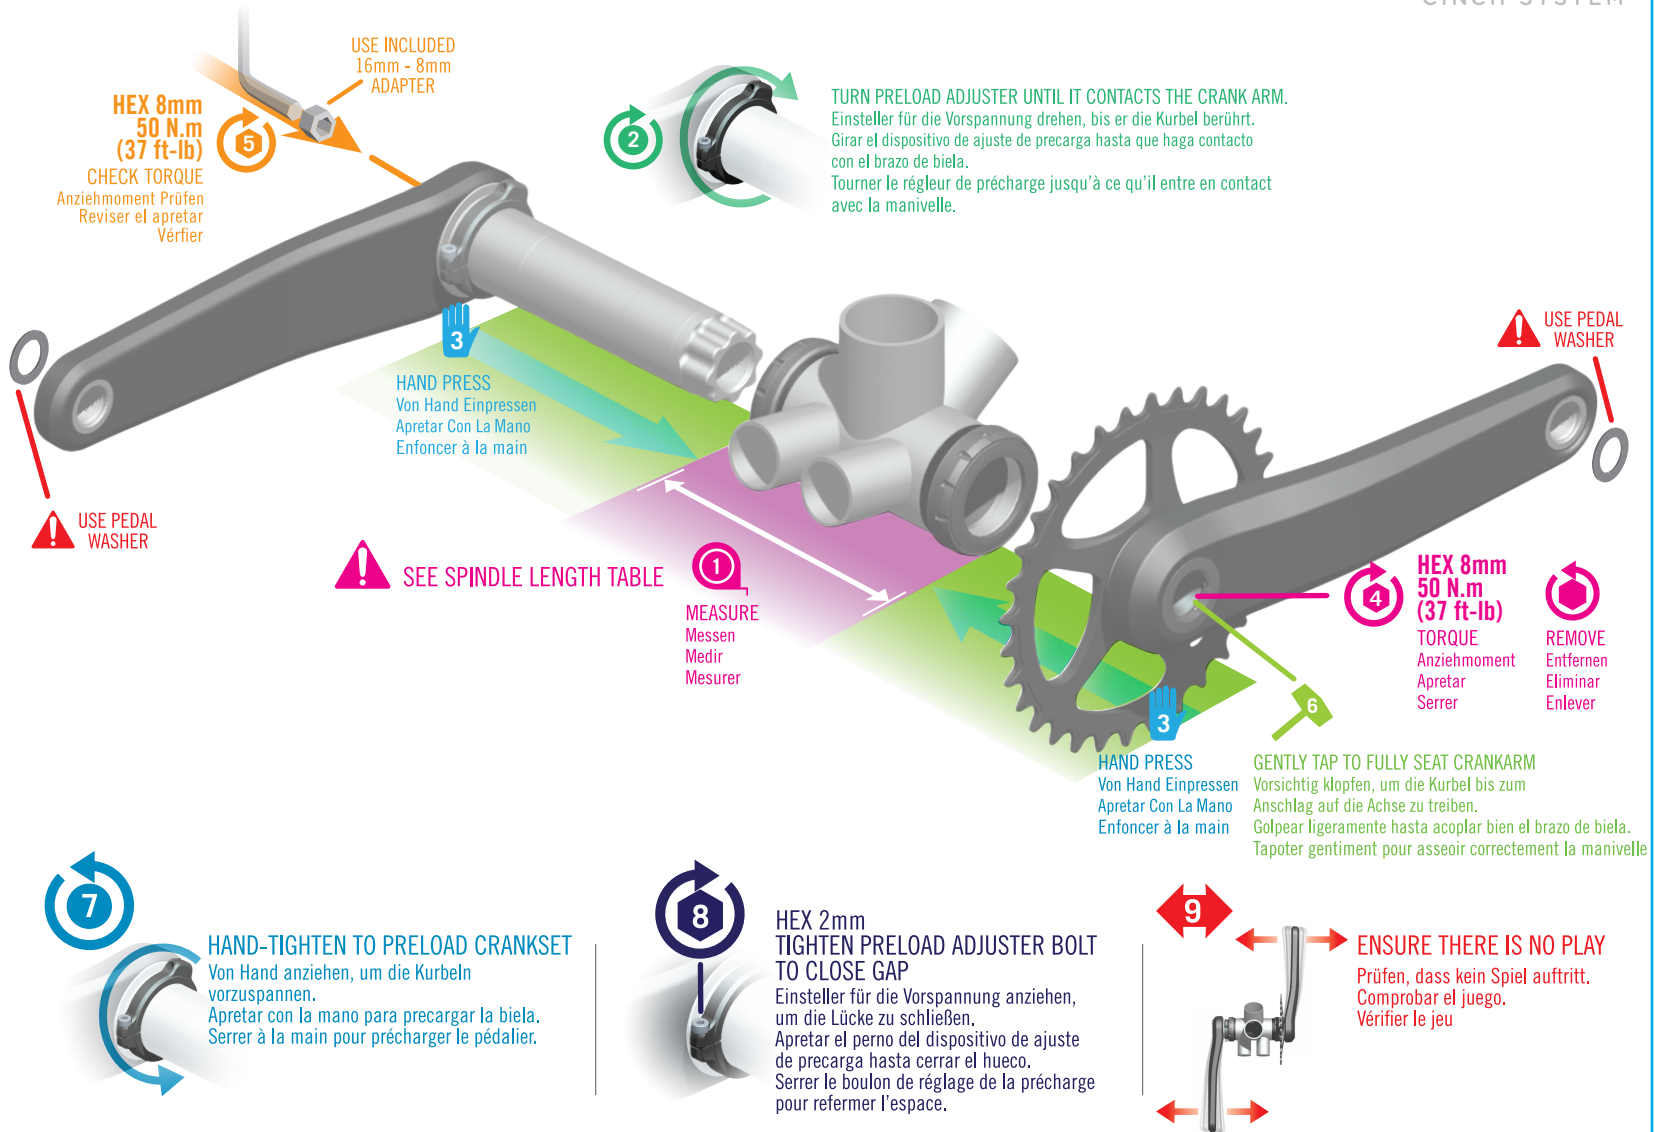

# CRANK INSTALLATION

[raceface.com](http://raceface.com)

B10186-D

CHECK [RACEFACE.COM](http://RACEFACE.COM)  
FOR INSTALLATION UPDATES

## CINCH SPINDLE LENGTH GUIDE

RF 30mm Spindle Length	Total BB Width*
RF131BM (131.5mm)	93.1 ± 1.0 mm
RF134 (134.5mm)	98.1 ± 1.0 mm
RF136DH (136.5mm)	98.1 ± 1.0 mm
RF136 (136.5mm)	100.1 ± 1.0 mm
RF143 (143mm)	107.1 ± 1.0 mm
RF149 (149.5mm)	113.1 ± 1.0 mm
RF151DH (151.5mm)	113.1 ± 1.0 mm
RF169 (169.5mm)	130.1 ± 1.0 mm
RF174 (174.5mm)	135.1 ± 1.0 mm
RF189 (189.5mm)	150.1 ± 1.0 mm