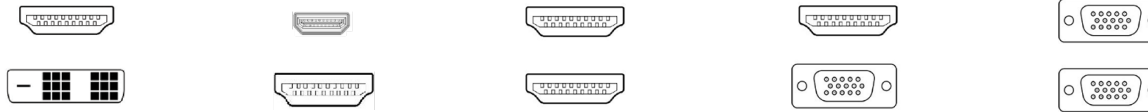

Get connected in a second

FUJITSU Accessories - Connectivity

Fujitsu	HDMI to DVI-D Cable	Micro HDMI to HDMI Cable	HDMI to HDMI 2.1a Cable	VGA Conversion Cable (HDMI to VGA)	VGA to VGA Cable
Length	1.8 m	2.0 m	2.0 m	0.18 m	1.8 m
Color	Black	Black	Black	Black	Black
Specification	HDMI 1.3	-	HDMI 2.1a, 8k at 6 Hz, UHD	165 MHz	-
Interface	male / male	male / male	male / male	male / female	male / male

Order information					
Order code	S26391-F6055-L250	S26391-F6055-L231	S26391-F6055-L218	S26391-F938-L900	S26391-F6055-L261

Update coming soon!