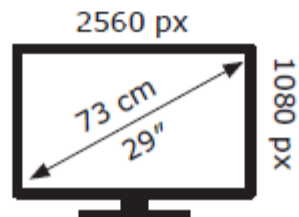

LG Electronics

29WL500

**26** kWh/1000h

ABCDEF**G**

**25** kWh/1000h

2019/2013