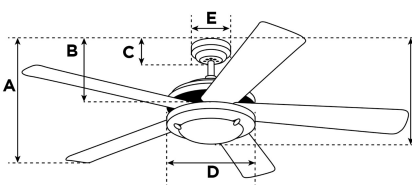

Item Number 7800840

FANtastic Ceiling Fan

132 cm Brushed Chrome Finish Silver Blades Opal Frosted Glass

Specifications

| | |
|--------------------------|-----------------------------------|
| Size | 132 cm |
| Blades..... | Plywood Blades (Silver) |
| Blade Pitch..... | 13° |
| Approved Location..... | Indoor |
| Suggested Room Size..... | For rooms up to 36 m ² |
| Down Rod..... | 10 cm |
| Installation..... | Down Rod Only |
| Max. Ceiling Angle..... | N/A |
| Lead Wire..... | 15 cm |
| Light Bulb Usage..... | Includes 17,5 Watt Integrated LED |
| Control | Remote Control Included |
| Motor Finish..... | Brushed Chrome |
| Motor Material | 125S DC Motor |
| Reverse Airflow..... | Yes |
| Noise Level..... | 51 db(A) |
| Capacitor | N/A |
| Weight net/gross..... | 6,2 / 7,3 kg |
| Box Dimensions..... | 25,3 x 30,5 x 60,5 cm |
| EAN Code..... | 4895105608642 |

Warranty

Ceiling fans backed by our extended Warranty have a 10 year motor warranty and a 2-year warranty on all other parts.

| | |
|--|---------|
| A. Top of Canopy to Bottom of Blades | 32,6 cm |
| B. Top of Canopy to Bottom of Switch House | 34,1 cm |
| C. Top of Canopy to Bottom of Canopy | 52,3 cm |
| D. Width of Motor Housing..... | 25,6 cm |
| E. Width of Canopy..... | 15,6 cm |
| F. Top of Canopy to Bottom of Glass | 39,5 cm |