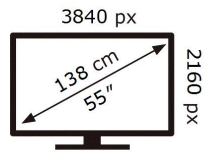

**ENERGY**

SAMSUNG

QE55T

**105** kWh/1000h

2019/2013