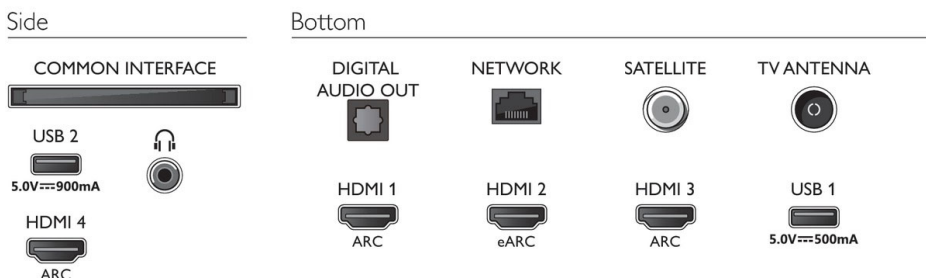

Connections

Issue date 2021-07-12

Version: 6.3.1

12 NC: 8670 001 74945
EAN: 87 18863 02875 9

© 2021 Koninklijke Philips N.V.
All Rights reserved.

Specifications are subject to change without notice.
Trademarks are the property of Koninklijke Philips N.V.
or their respective owners.

www.philips.com

* EPG and actual visibility (up to 8 days) is country- and operator-dependent.

* Android App offerings vary per country. For more details please visit your local Google Play Store.

* Energy consumption in kWh per year based on the power consumption of the television operating 4 hours per day for 365 days. The actual energy consumption will depend on how the television is used.

* The TV supports DVB reception for 'Free to air' broadcast. Specific DVB operators may not be supported. An up to date list can be found in the FAQ section of the Philips support website. For some operators Conditional Access and subscription are required. Contact your operator for more information.

* Philips TV Remote app and related functionalities vary per TV model, operator and country, as well as smart device model and OS. For more details please visit: www.philips.com/TVRemoteapp.

* Smart TV app availability varies per TV model and country. For more details please visit: www.philips.com/smarttv.

* USB recording for digital channels only, recordings may be limited by broadcast copy protection (CI+). Country and channel restrictions may apply.

* This television contains lead only in certain parts or components where no technology alternatives exist in accordance with existing exemption clauses under the RoHS Directive.

* *Memory size (Flash): 16 GB (the actual available disk space may differ depending on e.g. (pre-)installed apps, installed operating system etc.)

* Google Assistant is available on Philips Android TVs running on Android O (8) or higher OS version. Google Assistant is available in selected languages and countries.

* Amazon Prime is available in selected languages and countries.

* Amazon, Alexa and all related logos are trademarks of Amazon.com, Inc. or its affiliates. Amazon Alexa is available in selected languages and countries.

* Netflix subscription required. Subject to terms on <https://www.netflix.com>

* Disney+ subscription required. Subject to terms at <https://www.disneyplus.com> (c) 2020 Disney and its related entities. Disney+ is available in selected languages and countries.

* Rakuten TV is available in selected languages and countries.