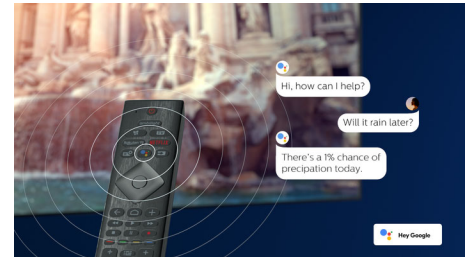

### Dolby Vision + Dolby Atmos

Support for Dolby's premium sound and video formats means that the HDR content that you watch will look—and sound—glorious. You'll enjoy a picture that reflects the director's original intentions and experience spacious sound with real clarity and depth.

### AI voice control

Push a button on the remote to talk to the Google Assistant. Control the TV or Google Assistant-compatible smart home devices with your voice. Or ask Alexa to control the TV via Alexa-enabled devices.