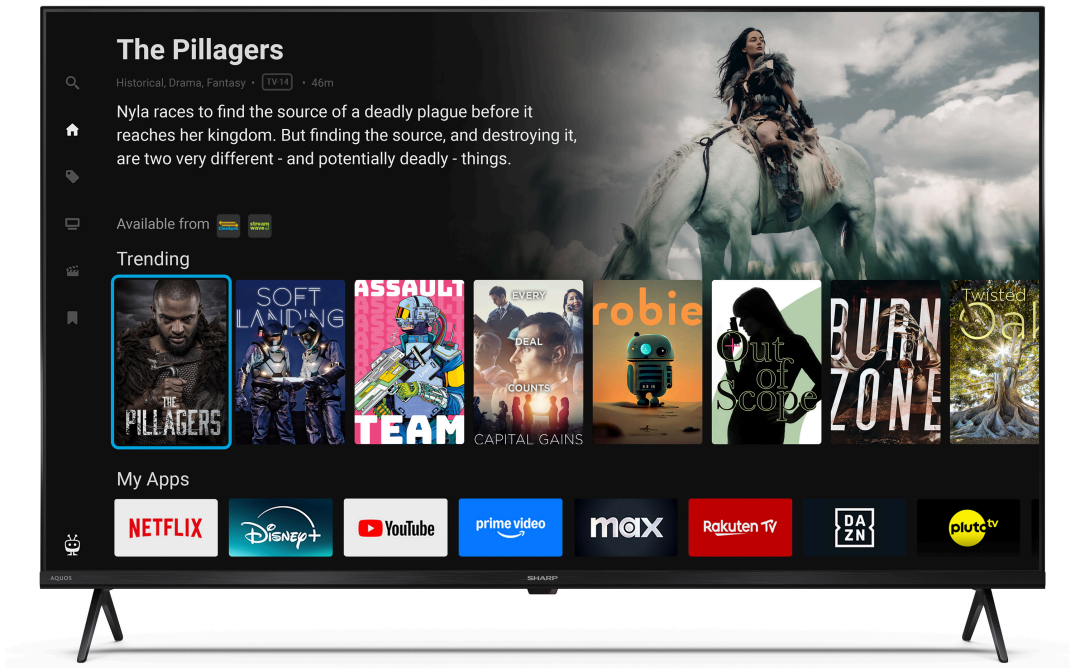

43HM5445E
Ref: 4T-C43HM5445EB

43" 4K Ultra HD Smart TV

The 43HM5445E is a 4K Ultra High Definition Smart Frameless QLED TV with exceptional picture quality.

Frameless

HIGHLIGHTS

- 4K Ultra HD Powered by TiVo™ Smart TV
- TiVo+: 160+ Free channels, live and on demand
- QLED - rich colour gamut
- HDMI 2.1 with eARC
- Dolby Vision™: cinema-inspired HDR
- Dolby Atmos®: full 360° sound experience
- AV1 codec for the highest streaming picture quality
- HD Tuner DVB-T/T2/C/S/S2 (MPEG4 + 10-bit HEVC/H.265)

A Powered by TiVo™ Smart TV provides the best entertainment experience. Powered by TiVo™ represents choice, innovation and is simple to use.

A Sharp Powered by TiVo™ Smart TV brings everything you watch across live and streaming services together customized by you.