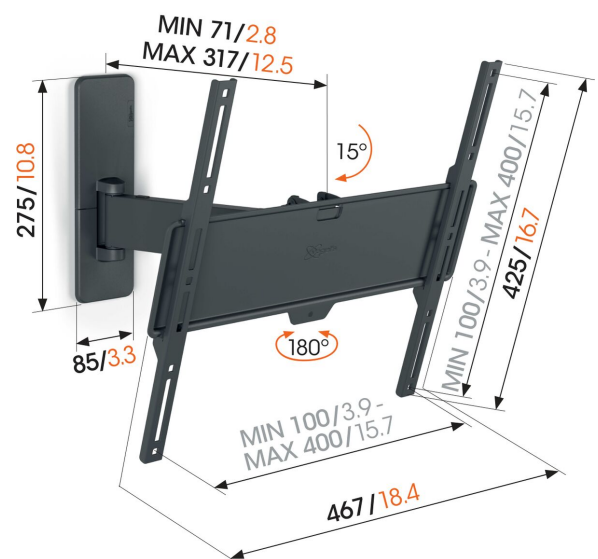

## TVM 1425 Full-Motion TV Wall Mount

### Key Benefits

- Smoothly turn your TV up to 120°
- Secure tilting up to 15°
- Easy to level, even after installation
- Cable strap included
- Free spirit level included

### Full-motion TV wall mount for TVs from 32 to 65 inches

Would you like to enjoy your TV to the full, even if you are not sitting directly in front of it? This QUICK Full-Motion TV wall mount makes it possible. You can turn the wall mount 120° and tilt it 15°. And don't worry if you're not that handy. Installing the QUICK Full-Motion TV wall mount is extremely easy. You can mount your TV safely on the wall in max. 30 minutes. The TV wall mount is suitable for TVs from 32 to 65 inches and weighing up to 25 kg.

## Specifications

Article number (SKU)	1814250
Colour	Black
EAN single box	8712285347580
Product size	M
Height	447
Width	447
TÜV certified	Yes
Tilt	Tilt up to 15°
Turn	Motion (up to 120°)
Guarantee	5 years
Min. screen size (inch)	32
Max. screen size (inch)	65
Max. weight load (kg/Lbs)	25 / 55.12
Min. hole pattern	100mm x 100mm
Max. hole pattern	400mm x 400mm
Max. bolt size	M8
Max. height of interface (mm)	425
Max. width of interface (mm)	467
Cable management	Cable strap
Max. distance to the wall (mm)	317
Max. horizontal hole pattern (mm)	400
Max. vertical hole pattern (mm)	400
Min. distance to the wall (mm)	71
Min. horizontal hole pattern (mm)	100
Min. vertical hole pattern (mm)	100
Number of pivot points	2
Spirit level included	Yes
Universal or fixed hole pattern	Universal