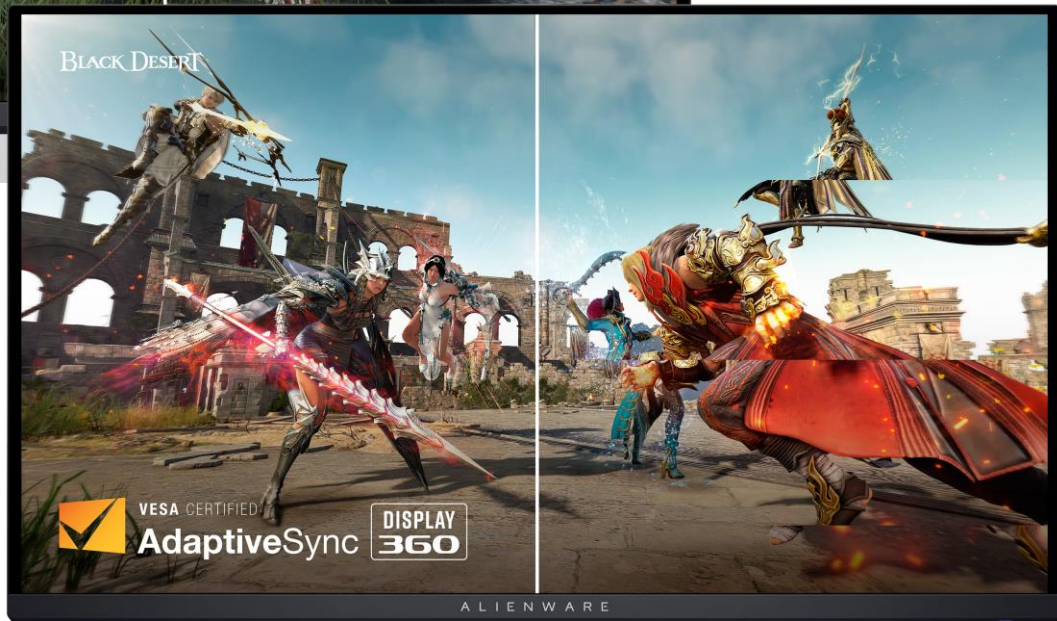

STUTTER FREE, TEAR-FREE

AMD FreeSync™ Premium Pro and **VESA AdaptiveSync** technologies deliver a seamless, tear-free gaming experience even during intense in-game action.