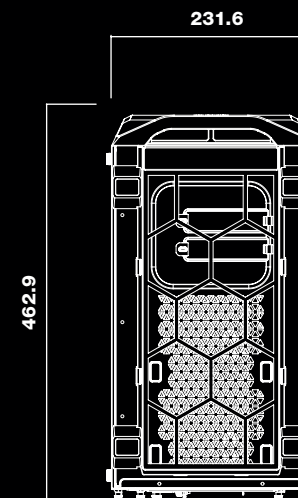

PURE BASE 500

Technical drawing/mm

Version: 08/19
We do not take responsibility for typographical errors.

be quiet![®]