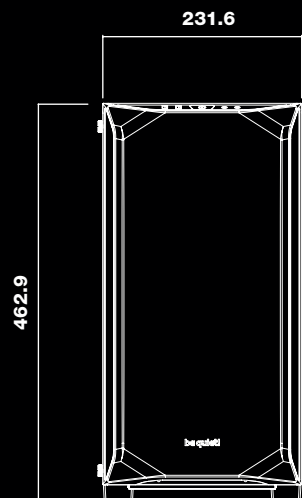

PURE BASE 500

Technical drawing/mm

Version: 08/19
We do not take responsibility for typographical errors.

be quiet![®]