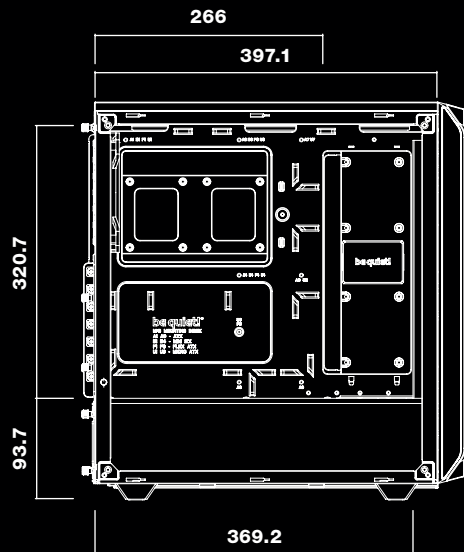

PURE BASE 500

Technical drawing/mm

Version: 08/19
We do not take responsibility for typographical errors.

be quiet![®]