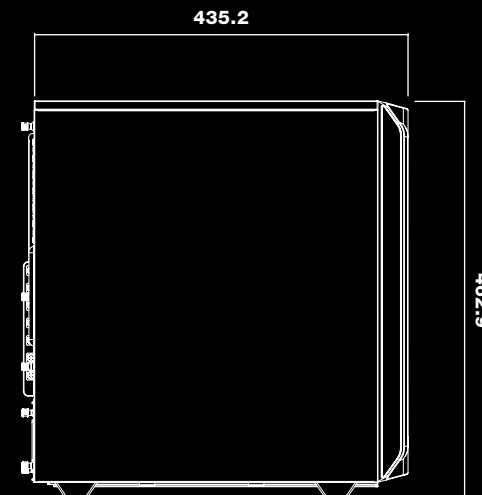

PURE BASE 500

Technical drawing/mm

Version: 08/19
We do not take responsibility for typographical errors.

be quiet![®]