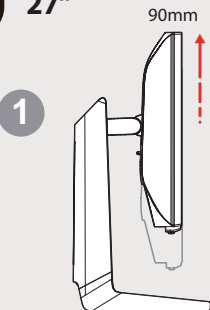

1

2

3

5

6

4

5

27R83U

UPSTREAM HDMI™ 1 HDMI™ 2 DP TYPE-C (Max 50W) Headphone

UPSTREAM HDMI™ 1 HDMI™ 2 DP TYPE-C (Max 50W) Headphone 18V

6

27"

34"

7 Wall mounting

	W	H	VESA Screws	Torque
27/34"	100mm	100mm	M4x10mm-4pcs	< 1.2N.m