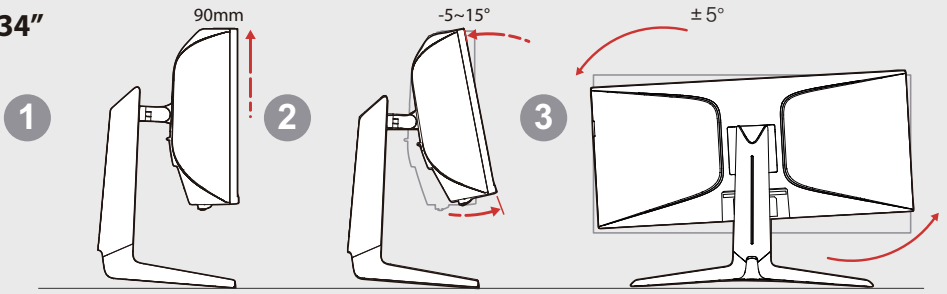

UPSTREAM HDMI™ 1 HDMI™ 2 DP TYPE-C (Max 50W) Headphone

UPSTREAM HDMI™ 1 HDMI™ 2 DP TYPE-C (Max 50W) Headphone 18V

6

27"

34"

7 Wall mounting

	W	H	VESA Screws	Torque
27/34"	100mm	100mm	M4x10mm-4pcs	< 1.2N.m