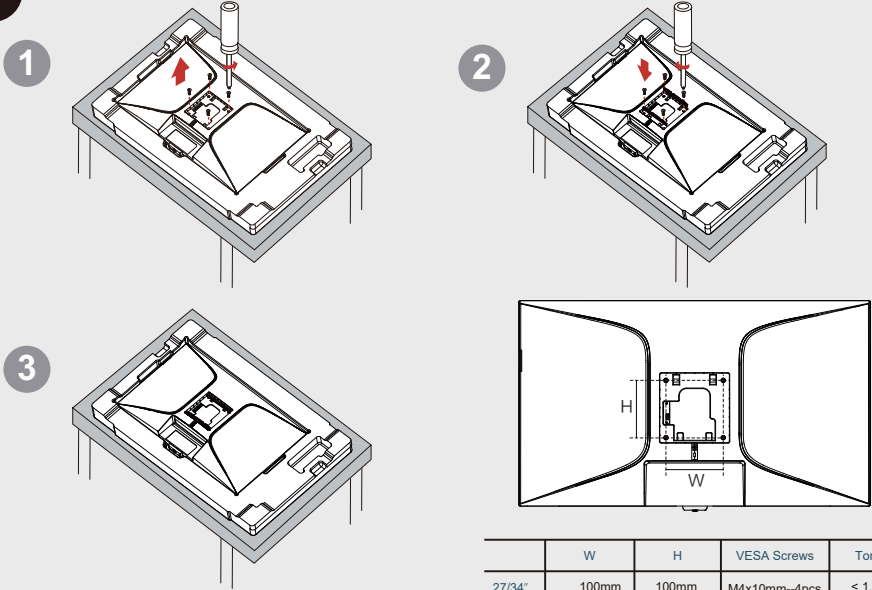

UPSTREAM HDMI™ 1 HDMI™ 2 DP TYPE-C (Max 50W) Headphone

UPSTREAM HDMI™ 1 HDMI™ 2 DP TYPE-C (Max 50W) Headphone 18V

6

27"

34"

7 Wall mounting

	W	H	VESA Screws	Torque
27/34"	100mm	100mm	M4x10mm-4pcs	< 1.2N.m