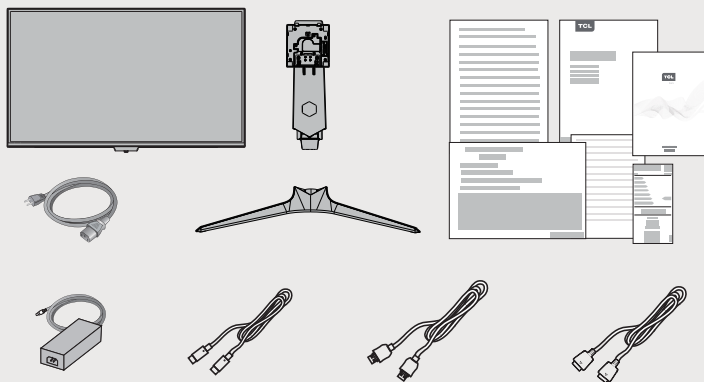

EN Non Contractual Picture.
DE Außervertragliches Bild.
NL Niet-contractueel beeld.
ES Fotografía no contractual.
IT Foto non contrattuali.

FR Photo non contractuelle.
PL Zdjęcia mogą różnić się od oryginału.

EN What's in the box
DE Lieferumfang
NL Wat zit er in de doos?
ES Contenido de la caja
IT Contenuto della confezione
FR Contenu de l'emballage
PL Zawartość opakowania