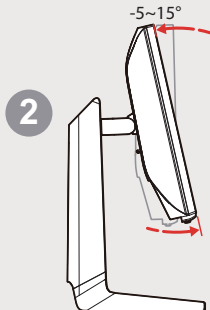

1

2

3

5

6

4

5

27R83U

UPSTREAM HDMI™ 1 HDMI™ 2 DP TYPE-C (Max 50W) Headphone

UPSTREAM HDMI™ 1 HDMI™ 2 DP TYPE-C (Max 50W) Headphone 18V

6

27"

34"

7 Wall mounting

	W	H	VESA Screws	Torque
27/34"	100mm	100mm	M4x10mm-4pcs	< 1.2N.m