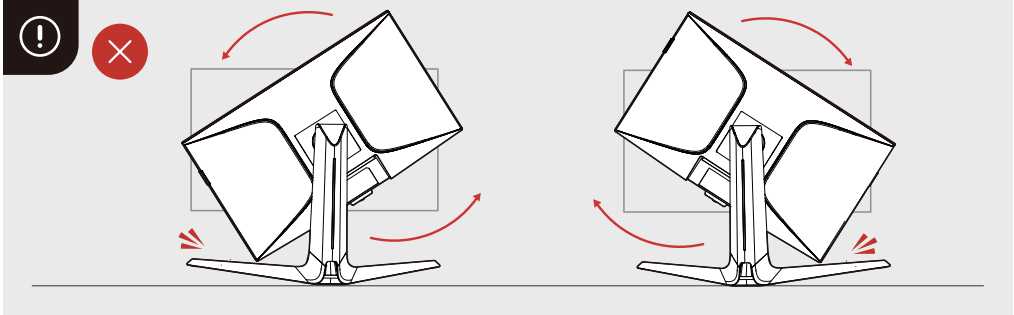

UPSTREAM HDMI™ 1 HDMI™ 2 DP TYPE-C (Max 50W) Headphone

UPSTREAM HDMI™ 1 HDMI™ 2 DP TYPE-C (Max 50W) Headphone 18V

6

27"

34"

7 Wall mounting

	W	H	VESA Screws	Torque
27/34"	100mm	100mm	M4x10mm-4pcs	< 1.2N.m