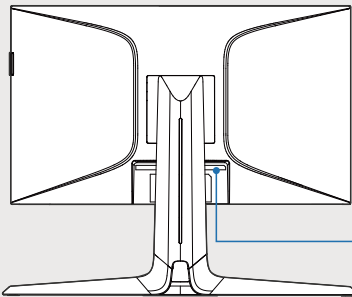

1

2

3

5

6

4

5

27R83U

UPSTREAM HDMI™ 1 HDMI™ 2 DP TYPE-C (Max 50W) Headphone

UPSTREAM HDMI™ 1 HDMI™ 2 DP TYPE-C (Max 50W) Headphone 18V

6

27"

34"

7 Wall mounting

	W	H	VESA Screws	Torque
27/34"	100mm	100mm	M4x10mm-4pcs	< 1.2N.m