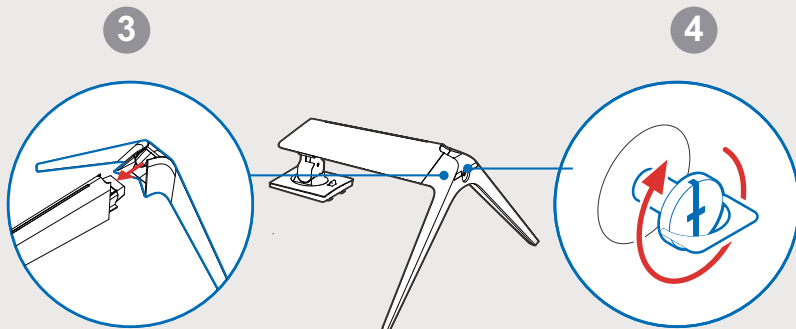

EN Non Contractual Picture.
DE Außervertragliches Bild.
NL Niet-contractueel beeld.
ES Fotografía no contractual.
IT Foto non contrattuali.

FR Photo non contractuelle.
PL Zdjęcia mogą różnić się od oryginału.

EN What's in the box
DE Lieferumfang
NL Wat zit er in de doos?
ES Contenido de la caja
IT Contenuto della confezione
FR Contenu de l'emballage
PL Zawartość opakowania

1

2