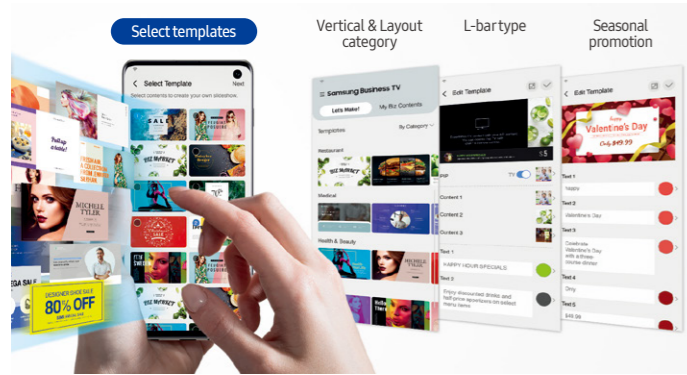

Simplify your business with the perfect solution

Control content with your personal device

The Samsung Business TV app, available for Android and iOS devices, provides additional convenience by allowing you to remotely manage and control content on connected The Terrace for business.

* Image simulated for illustration purposes

Design content with the click of a button

Support more than 100 pre-loaded templates including vertical orientation, L-Bar layouts, motion-embedded, seasonal sale and other pre-designed promotions and advertisements for do-it-yourself content creation.