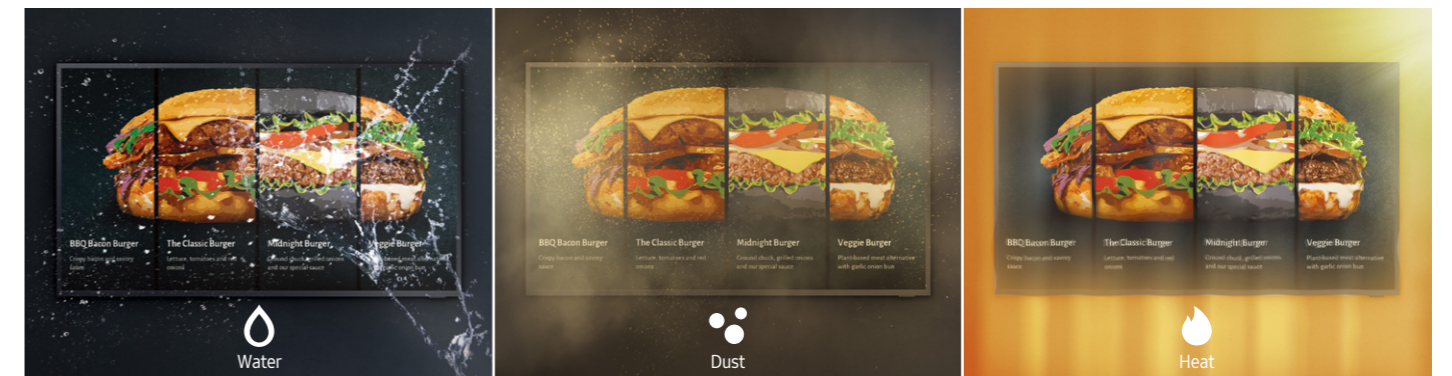

A TV designed to enjoy outside

The Terrace for business is your year-round business solution for outdoor entertainment. No matter the season, its IP55 weatherproof rating delivers perfect performance and protection from the outdoor elements including humidity, dust and heat.

* Protection from water and dust based on IP55 (International Protection Rating) standard and operating smoothly at temperatures between -30 to 50°C.
* IP55 (Ingress Protection Rating): Degrees of protection provided by enclosures (IEC 60529).