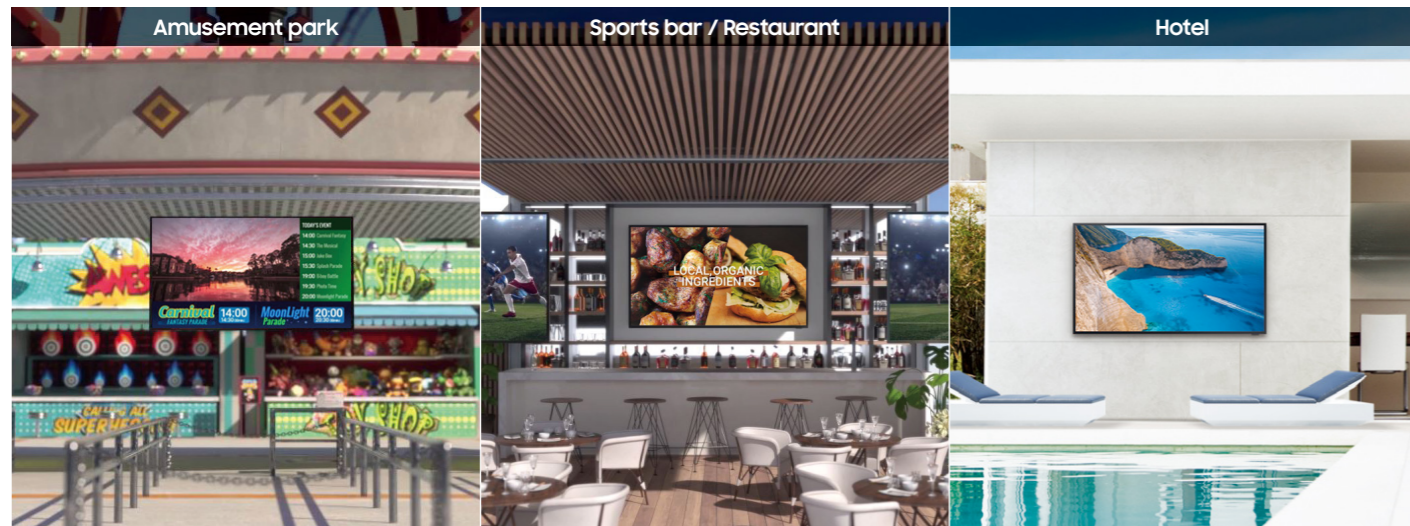

Ultra bright picture quality

Weather-resistant durability

Business grade solutions

Easy content management

Solution for a wide range of outdoor business needs

The Terrace for business provides flexible functionality suited for a wide range of outdoor retail spaces and businesses looking to do more with their TV, while not overburdening staff with complicated features. From menu boards to providing advertising and promotion alongside TV programs, The Terrace for business is the perfect solution for businesses looking for a straightforward and effective way to communicate with customers.