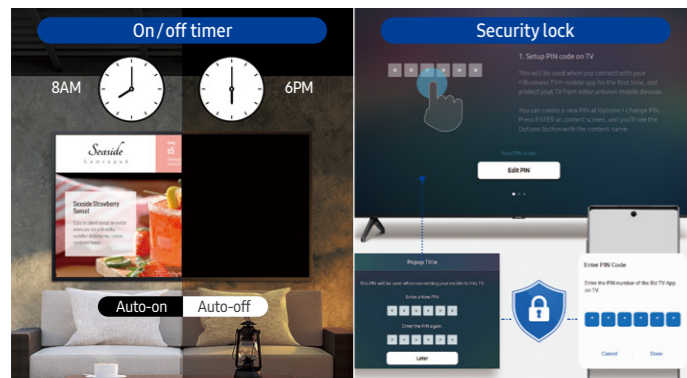

Simplify your business with the perfect solution

Control content with your personal device

The Samsung Business TV app, available for Android and iOS devices, provides additional convenience by allowing you to remotely manage and control content on connected The Terrace for business.

* Image simulated for illustration purposes

Design content with the click of a button

Support more than 100 pre-loaded templates including vertical orientation, L-Bar layouts, motion-embedded, seasonal sale and other pre-designed promotions and advertisements for do-it-yourself content creation.