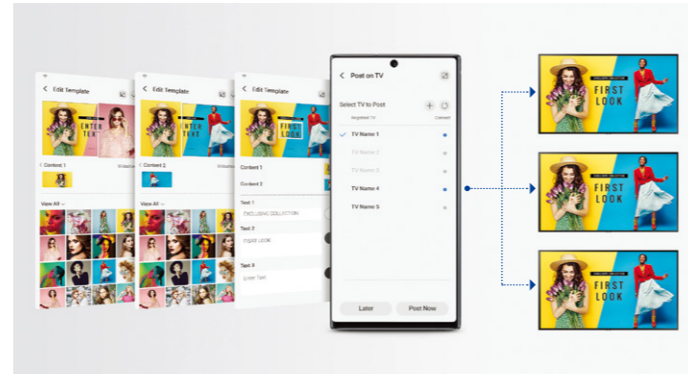

Easy content management

An incredibly simple interface allows you to edit, review, finalize and deploy content — even across multiple displays — with just a few quick taps.

* Simulated images of Samsung Business TV application provided herein may differ from actual user experience due to application updates.