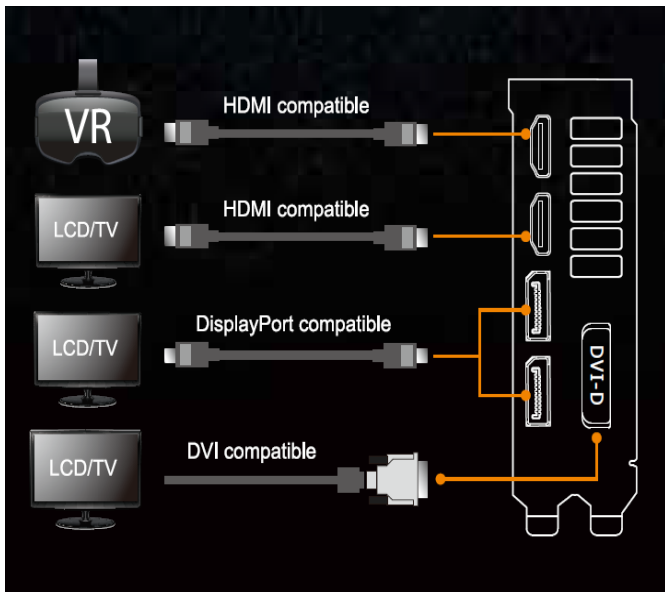

■ **GPU Tweak II:**
GPU Tweak II helps you modify clock speeds, voltages, fan performance and more, all via an intuitive interface.

I/O Specifications

VR-FRIENDLY HDMI PORTS

Let you connect a VR device and display at the same time and enjoy immersive virtual reality experiences without having to swap cables.