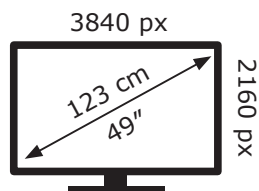

LG Electronics

49NANO866NA

82 kWh/1000h

ABCDEF**G**

113 kWh/1000h

2019/2013