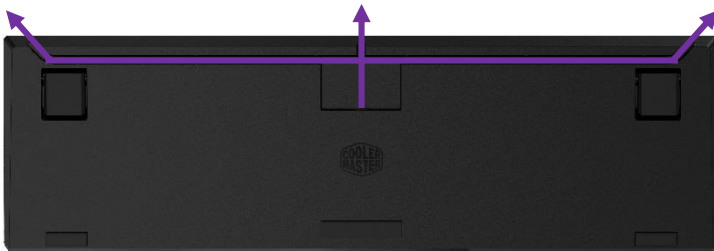

Easy Cable Management because of the removable USB Type-C Cable and 3-Way cable Grooves at the underside of the keyboard.