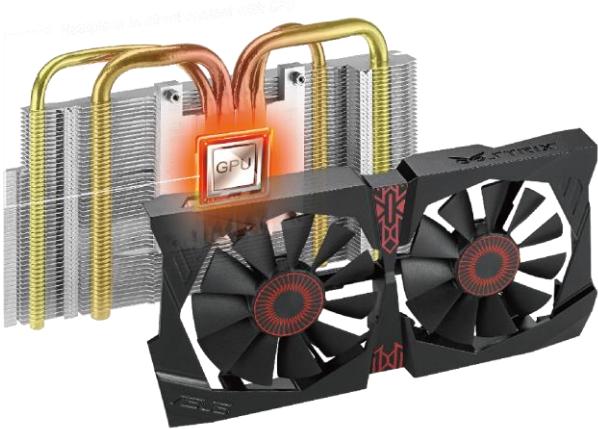

GTX1060-A6G-9GBPS

VR-FRIENDLY : Dual HDMI Ports design!!

ASUS Exclusive Innovations

■ DIRECTCU II + 0dB FAN

30% COOLER. SILENT GAMING.

Optimized style and performance

ASUS Graphics cards drive DirectCU technology further with 0dB-fan technology that lets you enjoy games like League of Legends® in complete silence! And during heavy loading, Strix performs **30% cooler** and **3X quieter** than reference. bottlenecks.

● AUTO-EXTREME TECHNOLOGY

An industry-only, 100% automated production process that incorporates Super Alloy Power II components for premium quality and best reliability.

■ GPU Tweak II with Xsplit Gamecaster

Tweak Till Your Heart's Content

With an intuitive new UI, GPU Tweak II makes overclocking easier than ever, and features Game Booster to maximize graphics performance and XSplit Gamecaster to stream or record your gameplay.

GDDR5 6GB Memory

- **Gigantic 6GB GDDR5 Memory:**
On-board memory for the best gaming experience & the best resolution

0dB FAN Silent Gaming

- **0dB FAN**
0dB-fan technology that lets you enjoy games in absolute silence! Fan stops completely when the GPU temperature is below a set level.