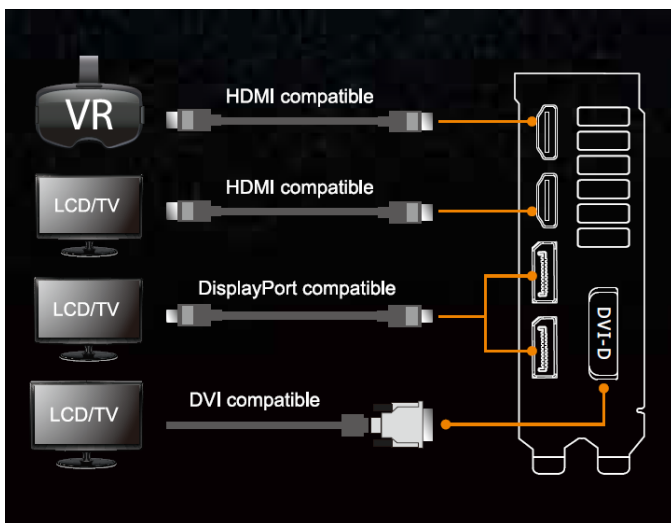

- **NVIDIA® 3D Vision™ Surround Ready:**
Bring games to life with NVIDIA® Surround™ multi-monitor gaming on a single card

- **PCIe 3.0:**
Delivers double the bandwidth per lane of PCIe Gen 2 for faster GPU – CPU communication

I/O Specifications

VR-FRIENDLY HDMI PORTS

Let you connect a VR device and display at the same time and enjoy immersive virtual reality experiences without having to swap cables.

Hardware Specification

Model	GTX1060-A6G-9GBPS
Graphics Engine	NVIDIA® GeForce® GTX 1060
Bus Standard	PCI Express® 3.0
OpenGL	OpenGL® 4.5
Video Memory	6GB GDDR5
GPU boost Clock	OC Mode : 1784 MHz Gaming Mode: 1759 MHz
GPU base Clock	OC Mode : 1569 MHz Gaming Mode: 1544MHz
CUDA cores	1280
Memory Clock	OC Mode : 9100 MHz Gaming Mode: 9026 MHz
Memory Interface	192-bit
Digital MAX Resolution	7680 x 4320
DVI Output	1x Native Dual-link DVI-D
HDMI Output	2x Native HDMI 2.0
HDCP compliant	YES
DisplayPort	2x Native DisplayPort 1.4
Power connectors	6 pin
Software Bundled	ASUS GPU Tweak II & Driver
Max. Digital Resolution	7680 x 4320
Dimension	The card size is 21.8*12.5*4.2 cm The card size is 8.6*4.9*1.7 inches
Note	<ul style="list-style-type: none"> To have the best cooling performance, ASUS GTX1060-A6G-9GBPS extends the fansink to 2 slots. Please double check you Chassis and Motherboard dimension prior to purchase to make sure it fits in your system! Note that the actual boost clock will vary depending on actual system conditions. For more information, please visit http://www.geforce.com/