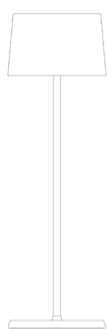

# Olivia \_Table

Olivia is a rechargeable battery-powered cordless table lamp. A "touch" control on the head allows switching on/off, dimming, and selecting the color temperature of the light (2700 K or 3000 K). Olivia is equipped with the dimmer memory function, which adjusts the light intensity and memorizes the dimmer steps; consequently, every time it is switched on, the light intensity will correspond to that previously set. It is suitable for both indoor and outdoor use (except gold, silver and copper finishes). The lamp comes with a contact charging base; battery charger included.

Ø 11 cm  
Ø 4,3 in

35 cm  
13,7 in

6,8 cm  
2,6 in

0,9 cm  
0,3 in

Ø 11 cm  
Ø 4,3 in

LED dimmable IP65

LD0850

	White	B3		Corten	R3
	Dark grey	N3		Gold color leaf	BFO
			Not suitable for outdoor use		
	Silver color leaf	BFA		Copper color leaf	RFR
	Not suitable for outdoor use		Not suitable for outdoor use		
			use		