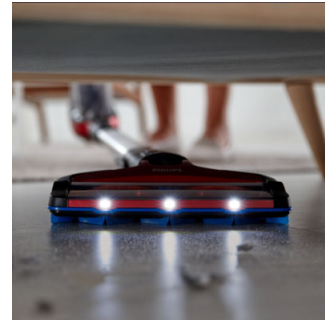

Philips SpeedPro Max
Stick vacuum cleaner

360 degree suction nozzle

18 V, up to 38 min runtime
2-in-1: vacuum & handheld

FC6802/01

The fastest cordless cleaning experience*

with 360° suction nozzle

The revolutionary SpeedPro Max with 360° suction nozzle picks up more dirt with every stroke, forward and back - even along walls and furniture. Clean more in less time on both hard floors and carpets.

Triple filtration system

The triple filter system returns only the clean air back to the motor, ensuring high airflow for longer

Smart power control

Smart digital display indicates speed and battery usage, and lets you know when it's time to clean the filter.

LED nozzle

Dust, fluff, hair and crumbs are easy to spot and eliminated with LED lights in the SpeedPro Max nozzle. LED nozzle reveals even the hidden dirt.

Fast reach everywhere

SpeedPro Max is flexible and easy to maneuver. The dust bucket is on top, which allows for a lower angle and even goes fully flat on the floor to reach under low furniture.