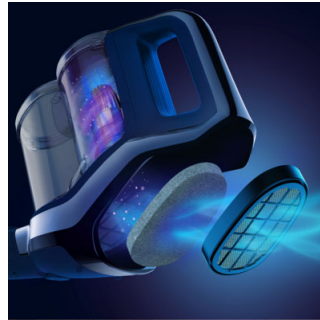

Triple filtration system

The triple filter system returns only the clean air back to the motor, ensuring high airflow for longer

Smart power control

Smart digital display indicates speed and battery usage, and lets you know when it's time to clean the filter.

Integrated accessories

Accessories are simple to use with one click. The detachable handheld unit makes SpeedPro Max two devices in one. The brush attachment is integrated into tube so it's always at hand.

LED nozzle

Dust, fluff, hair and crumbs are easy to spot and eliminated with LED lights in the SpeedPro Max nozzle. LED nozzle reveals even the hidden dirt.

Fast reach everywhere

SpeedPro Max is flexible and easy to maneuver. The dust bucket is on top, which allows for a lower angle and even goes fully flat on the floor to reach under low furniture.