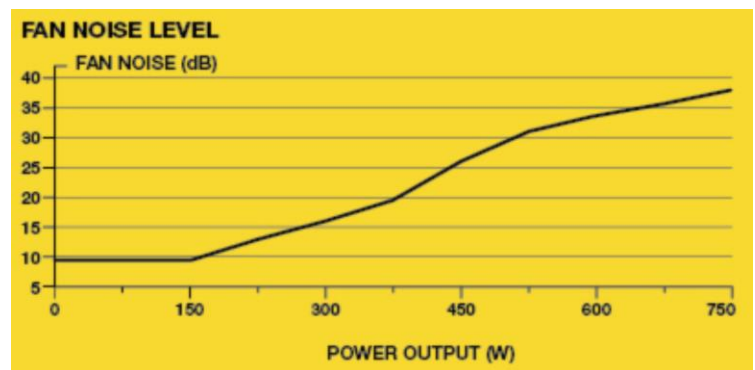

Search Term

80 PLUS Bronze

Additional Keywords:

CORSAIR PSU, CORSAIR power supply, CV Series PSU,CV PSU,CV Power Supply,Cheap CORSAIR PSU,Cheap PSU,80 PLUS, Bronze power supply, Bronze PSU, Quiet PSU Cheap power Supply, Non modular power supply, Non modular PSU

Tech Specs

Part No.	CP-9020237	
	AC Input Rating	
AC Input	100-240V	
Input Current	10A-5A	
Frequency	47~63Hz	
	Max Load	Max Output
+5V	20A	130W
+3.3V	24A	
+12V	62A	744W
-12V	0.3A	3.6W
+5Vsb	3A	15W
Total Power	750W	

QTY	DESCRIPTION	CONNECTOR/CABLE	TOTAL CONNECTORS	CONNECTOR SPACING	LENGTH	CABLE TYPE	CABLE COLOR	CAP
1	ATX Cable (24-PIN) (24)	1	1		550mm ± 10mm	sleeved	BLACK	no
1	EPS/ATX12V Cable (8-PIN) (4+4)	2	2	600mm, 120mm	720mm ± 10mm	sleeved	BLACK	no
1	PCI-E Cable (8-PIN) (6+2)	2	2	550mm, 120mm	670mm ± 10mm	sleeved	BLACK	no
2	SATA CABLE (3 SATA)	3	6	450mm, 120mm, 120mm	690mm ± 10mm	flat	BLACK	no
1	SATA-PATA-PATA-FDD	4	4	450mm, 120mm, 120mm,	810mm ± 10mm	flat	BLACK	no

Box Contents

CV Series ATX Power Supply | AC Power Cord | Mounting Screws | Warranty Documentation