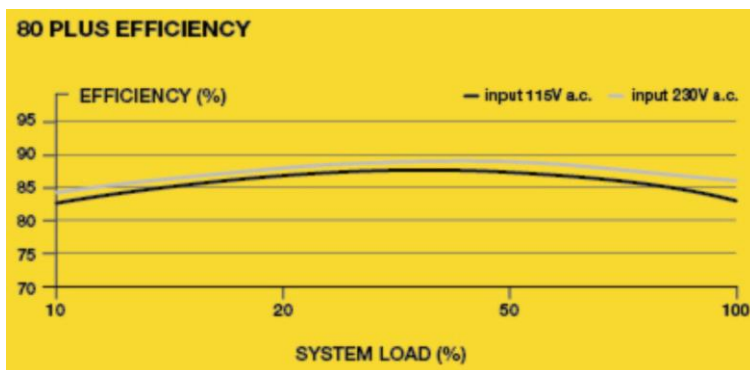

Search Term

80 PLUS Bronze

Additional Keywords:

CORSAIR PSU, CORSAIR power supply, CV Series PSU,CV PSU,CV Power Supply,Cheap CORSAIR PSU,Cheap PSU,80 PLUS, Bronze power supply, Bronze PSU, Quiet PSU Cheap power Supply, Non modular power supply, Non modular PSU

Tech Specs

Part No.	CP-9020237	
	AC Input Rating	
AC Input	100-240V	
Input Current	10A-5A	
Frequency	47~63Hz	
	Max Load	Max Output
+5V	20A	130W
+3.3V	24A	
+12V	62A	744W
-12V	0.3A	3.6W
+5Vsb	3A	15W
Total Power	750W	

QTY	DESCRIPTION	CONNECTOR/CABLE	TOTAL CONNECTORS	CONNECTOR SPACING	LENGTH	CABLE TYPE	CABLE COLOR	CAP
1	ATX Cable (24-PIN) (24)	1	1		550mm ± 10mm	sleeved	BLACK	no
1	EPS/ATX12V Cable (8-PIN) (4+4)	2	2	600mm, 120mm	720mm ± 10mm	sleeved	BLACK	no
1	PCI-E Cable (8-PIN) (6+2)	2	2	550mm, 120mm	670mm ± 10mm	sleeved	BLACK	no
2	SATA CABLE (3 SATA)	3	6	450mm, 120mm, 120mm	690mm ± 10mm	flat	BLACK	no
1	SATA-PATA-PATA-FDD	4	4	450mm, 120mm, 120mm,	810mm ± 10mm	flat	BLACK	no

Box Contents

CV Series ATX Power Supply | AC Power Cord | Mounting Screws | Warranty Documentation