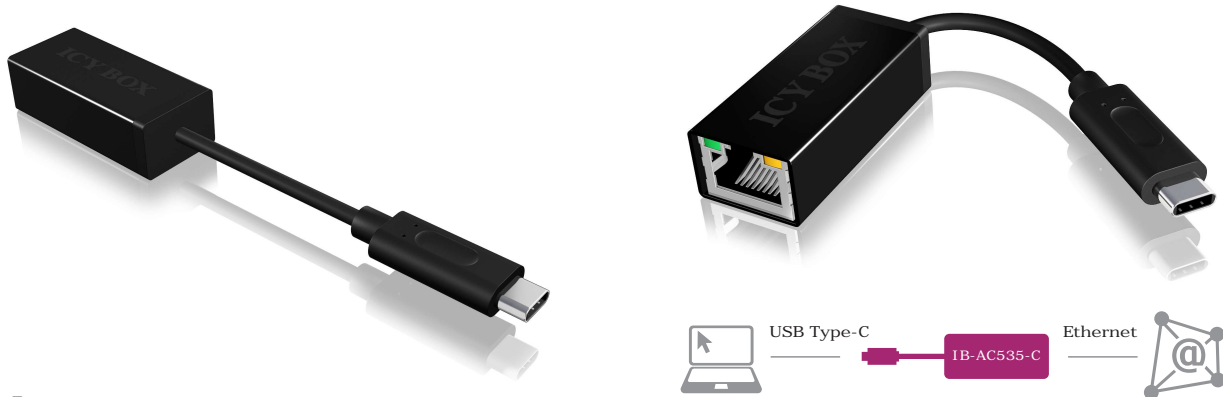

ICY BOX IB-AC535-C USB Type-C™ to Ethernet (10/100 Mbit/s) adapter

Key Features

- USB Type-C™ to RJ-45 Ethernet port
- LAN Transfer rate: 10/100 Mbit/s
- Supports IEEE 802.3, 802.3u standards
- Very small size
- Supports Windows XP/Vista/7/8/10, MAC OS X 10.6 – 10.11, Linux Kernel 3.x/2.6x (Android 1.x/2.x/3.x/4.x)
- Plug and Play by Windows 8/8.1 - no driver installation

Function

The IB-AC535-C converts a USB Type-C™ port to a RJ-45 Ethernet port and connects your notebook or tablet PC to a network/internet.

Technical data

Model	IB-AC535-C
Article No.	60028
Bezeichnung EN	USB Type-C™ to Ethernet (10/100 Mbit/s) adapter
EAN code	4250078163695
Brand	ICY BOX
Colour	Black
Material	Plastic
Interface	USB Type-C™ to RJ-45
Transfer rate	10/100 Mbit/s (Full/Half-duplex)
Packing content	1x IB-AC535-C, 1x driver CD

Logistical Data

Packing unit:	50 pcs./carton	Dimension/carton:	440x380x230 mm
Total weight:	5.9 kg/carton	Dimension of packing box:	200x105x28 mm
Gross weight (incl. packing):	0.093 kg	Dimension of article:	45x20x13 mm
Net weight:	0.015 kg	Country of origin:	China