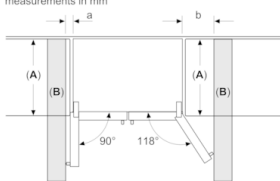

A	a	b
600	0	0
650	0	33
700	45	60
B	93	266

A: Unit depth
B: Wall

measurements in mm