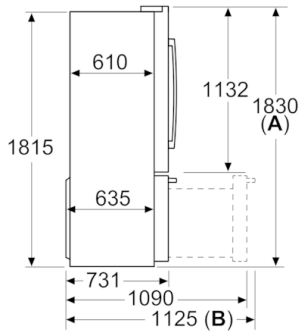

**Serie | 8, French door bottom freezer,
multiDoor, 183 x 90.5 cm, Inox-easyclean
KFF96PIEP**

measurements in mm

A: Front is adjustable from 1830 to 1847, with front levelling feet fully extended
B: With handle

measurements in mm