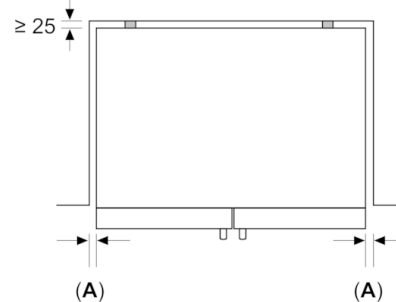

measurements in mm

A: 3.2
Leave a clearance of min. 12.7 above the appliance
Observe minimum clearances as seen above

measurements in mm