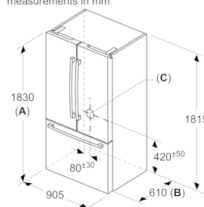

**Serie | 8, French door bottom freezer,
multiDoor, 183 x 90.5 cm, Inox-easyclean
KFF96PIEP**

measurements in mm

A: Front is adjustable from 1830 to 1847, with front levelling feet fully extended
B: With handle

measurements in mm

measurements in mm

measurements in mm

A: 3.2
Leave a clearance of min. 12.7 above the appliance
Observe minimum clearances as seen above

measurements in mm

A	a	b
600	0	0
650	0	33
700	45	60
B	93	266

A: Unit depth
B: Wall

measurements in mm

A: If you install the appliance in a niche, adhere to the shown dimensions