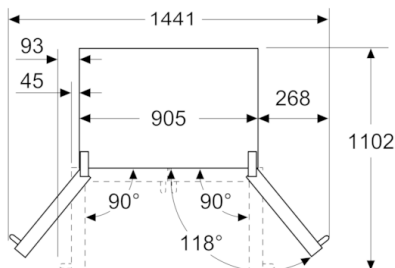

**Serie | 8, French door bottom freezer,
multiDoor, 183 x 90.5 cm, Inox-easyclean
KFF96PIEP**

measurements in mm

A: Front is adjustable from 1830 to 1847, with front levelling feet fully extended
B: With handle

measurements in mm

measurements in mm

measurements in mm

A: 3.2
Leave a clearance of min. 12.7 above the appliance
Observe minimum clearances as seen above

measurements in mm

A	a	b
600	0	0
650	0	33
700	45	60
B	93	266

A: Unit depth
B: Wall

measurements in mm

A: If you install the appliance in a niche, adhere to the shown dimensions