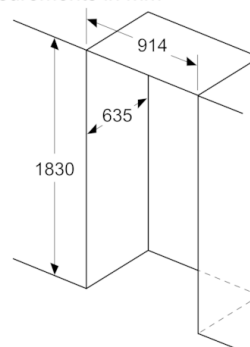

A: If you install the appliance in a niche, adhere to the shown dimensions