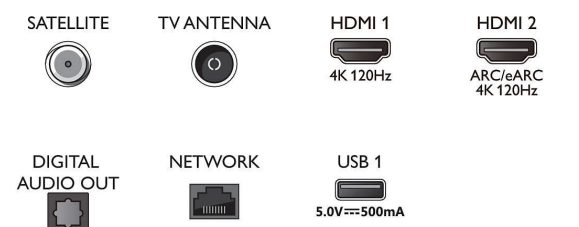

Power

- Mains power: AC 220 - 240 V 50/60 Hz
- Standby power consumption: <0.3 W
- Power Saving Features: Auto switch-off timer, Picture mute (for radio), Eco mode, Light sensor

Accessories

- Included accessories: Remote Control, 2 x AAA Batteries, Tabletop stand, Power cord, Quick start guide, Legal and safety brochure

Design

- Colours of TV: Metal bezel frame
- Stand design: Satin chrome EVO stand

Dimensions

- Box depth: 150.0 mm
- Box height: 800.0 mm
- Box width: 1214.0 mm
- Product weight: 13.9 kg
- Set Width: 1070.0 mm
- Stand height: 70.0 mm
- Set width (with stand): 1070.0 mm
- Wall-mount compatible: 300 x 300 mm
- Set Height: 618.0 mm
- Stand depth: 230.0 mm
- Weight incl. Packaging: 20.9 kg
- Set Depth: 68.0 mm
- Stand width: 450.0 mm
- Set height (with stand): 684.0 mm
- Set depth (with stand): 230.0 mm
- Product weight (+stand): 17.3 kg
- Stand height to TV bottom edge: 70.0 mm

Connections

Side

Bottom

Issue date 2023-07-02

Version: 2.0.1

EAN: 87 18863 03711 9

© 2023 Koninklijke Philips N.V.
All Rights reserved.

Specifications are subject to change without notice.
Trademarks are the property of Koninklijke Philips N.V.
or their respective owners.