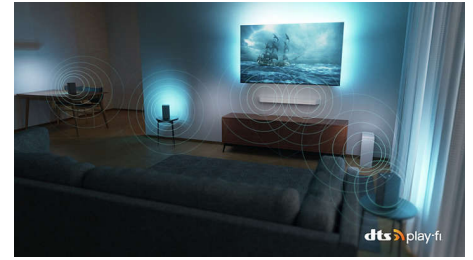

DTS Play-Fi

You get great, clear TV sound straight out of the box. If you want more, the Philips Wireless Home System with DTS Play-Fi lets you connect to compatible soundbars and wireless speakers around your home in seconds. You can even create a home cinema surround-sound system using your TV as a central speaker.

AI voice control

Voice control. Google Assistant. Works with Alexa.

Google TV™

What do you want to watch? Google TV brings together movies, shows and more from across your apps and subscriptions, and organises them just for you. You'll get suggestions based on what you like, and you can even use the Google TV app on your phone to curate your watchlist on the go.

Epic gaming

Play without limits and immerse yourself in OLED's incredible realism! HDMI 2.1, a blazing-fast 120 Hz native refresh rate, and ultra-low input lag get the best out of next-gen gaming gear with fluid, responsive gameplay and super-smooth natural motion. Ambilight's gaming mode brings even bigger thrills.