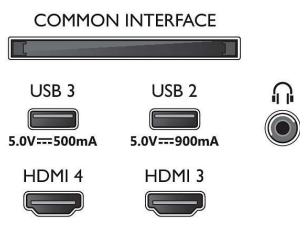

Power

- Mains power: AC 220 - 240 V 50/60 Hz
- Standby power consumption: <0.3 W
- Power Saving Features: Auto switch-off timer, Picture mute (for radio), Eco mode, Light sensor

Accessories

- Included accessories: Remote Control, 2 x AAA Batteries, Tabletop stand, Power cord, Quick start guide, Legal and safety brochure

Design

- Colours of TV: Metal bezel frame
- Stand design: Satin chrome EVO stand

Dimensions

- Box depth: 150.0 mm
- Box height: 800.0 mm
- Box width: 1214.0 mm
- Product weight: 13.9 kg
- Set Width: 1070.0 mm
- Stand height: 70.0 mm
- Set width (with stand): 1070.0 mm
- Wall-mount compatible: 300 x 300 mm
- Set Height: 618.0 mm
- Stand depth: 230.0 mm
- Weight incl. Packaging: 20.9 kg
- Set Depth: 68.0 mm
- Stand width: 450.0 mm
- Set height (with stand): 684.0 mm
- Set depth (with stand): 230.0 mm
- Product weight (+stand): 17.3 kg
- Stand height to TV bottom edge: 70.0 mm

Connections

Side

Bottom

Issue date 2023-07-02

Version: 2.0.1

EAN: 87 18863 03711 9

© 2023 Koninklijke Philips N.V.
All Rights reserved.

Specifications are subject to change without notice.
Trademarks are the property of Koninklijke Philips N.V.
or their respective owners.