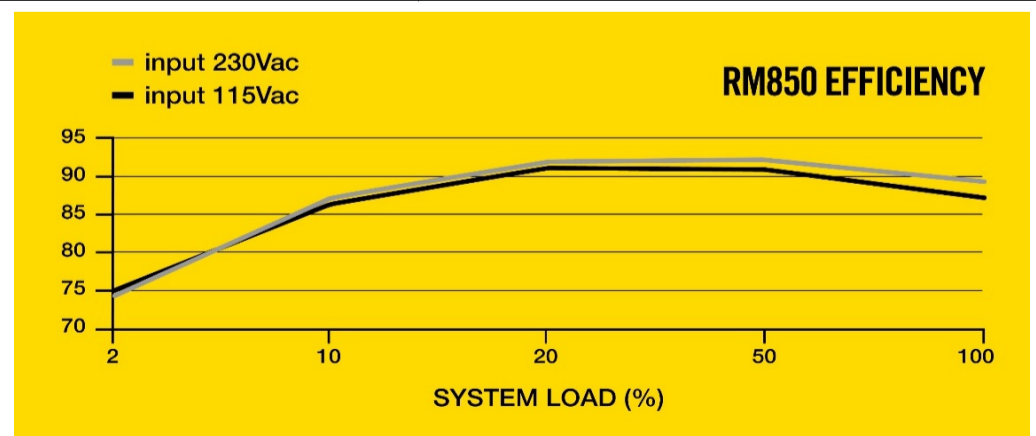

Search Term

80 PLUS GOLD PSU
Quiet PSU
Fully Modular PSU

Tech Specs

Model	RPS0120	
Part No.	CP-9020196/75-003894	
	AC Input Rating	
AC Input	100-240V	
Input Current	10A-5A	
Frequency	47~63Hz	
	Max Load	Max Output
+3.3V	20A	150W
+5V	20A	
+12V	70.8A	849.6W
-12V	0.3A	3.6W
+5Vsb	3A	15W
Total Power	850W	

Model		Kunlun 850W			
QTY	DESCRIPTION	CONNECTOR per CABLE	Total Connectors	Connector Spacing	Total Cable LENGTH
1	ATX CABLE 24-PIN (24)	1	1		610mm ± 10mm
2	EPS/ATX12V CABLE 8-PIN (4+4)	1	2		650mm ± 10mm
3	PCIe CABLE 8-PIN (6+2)	2	6	600mm, 150mm	750mm ± 10mm
0	SATA CABLE (3 SATA - Right Angle)	3	0	500mm, 100mm, 100mm	700mm ± 10mm
3	SATA CABLE (4 SATA - Right Angle)	4	12	455mm,115mm, 115mm, 115mm	800mm ± 10mm
1	PERIPHERAL CABLE (4-PIN)	4	4	450mm, 100mm, 100mm, 100mm	750mm ± 10mm