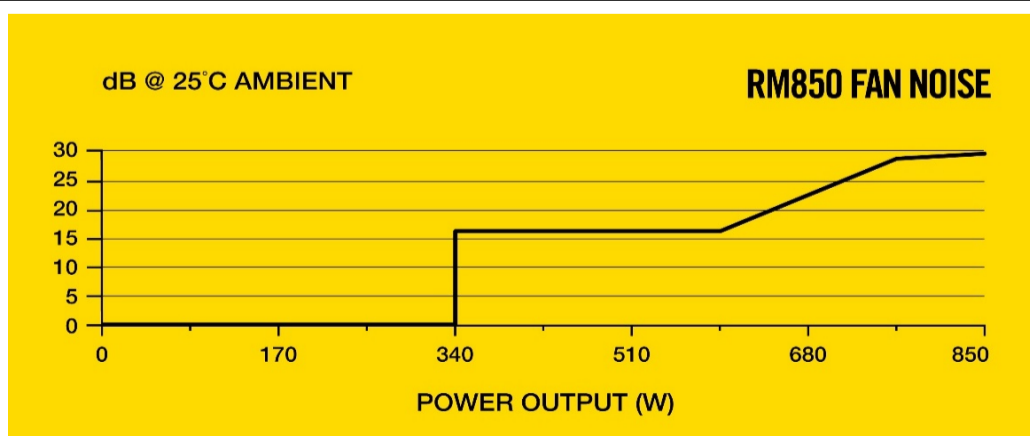

Search Term

80 PLUS GOLD PSU
Quiet PSU
Fully Modular PSU

Tech Specs

Model	RPS0120	
Part No.	CP-9020196/75-003894	
	AC Input Rating	
AC Input	100-240V	
Input Current	10A-5A	
Frequency	47~63Hz	
	Max Load	Max Output
+3.3V	20A	150W
+5V	20A	
+12V	70.8A	849.6W
-12V	0.3A	3.6W
+5Vsb	3A	15W
Total Power	850W	

Model		Kunlun 850W			
QTY	DESCRIPTION	CONNECTOR per CABLE	Total Connectors	Connector Spacing	Total Cable LENGTH
1	ATX CABLE 24-PIN (24)	1	1		610mm ± 10mm
2	EPS/ATX12V CABLE 8-PIN (4+4)	1	2		650mm ± 10mm
3	PCIe CABLE 8-PIN (6+2)	2	6	600mm, 150mm	750mm ± 10mm
0	SATA CABLE (3 SATA - Right Angle)	3	0	500mm, 100mm, 100mm	700mm ± 10mm
3	SATA CABLE (4 SATA - Right Angle)	4	12	455mm,115mm, 115mm, 115mm	800mm ± 10mm
1	PERIPHERAL CABLE (4-PIN)	4	4	450mm, 100mm, 100mm, 100mm	750mm ± 10mm