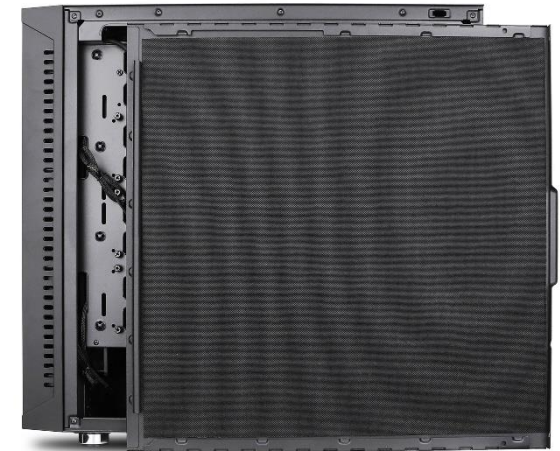

Deep Silence 8 Series

Pro / Pro TG

Deep Silence 8 Series

Basic

Deep Silence 8 Series

	Deep Silence 8 Pro	Deep Silence 8 Pro TG	Deep Silence 8 Basic
EAN	4260285290381	4040895011299	4260285290398
Art. Nr.	336766	423658	336765
Type	Midi /Full tower case	Midi /Full tower case	Midi /Full tower case
Silence function	Bitumen on right and left side panel and top panel	Bitumen on right side panel and top panel	Bitumen on right and left side panel and top panel
Material	Steel/Plastic	Steel/Plastic/Tempered glass left Side	Steel/Plastic
M/B compatibility	ATX/E-ATX	ATX/E-ATX	ATX/E-ATX
ODD	1	1	1
3.5 " HDD	8 x 3.5 HDD or 2.5 SSD tray	8 x 3.5 HDD or 2.5 SSD tray	8 x 3.5 HDD or 2.5 SSD tray
2.5" SSD	2x on the right side	2x on the right side	2x on the right side
Expension slot	8+2 slots	8+2 slots	8+2slots
Front Port	2 x USB 3.0+ USB 2.0 +USB 3.1	2 x USB 3.0+ USB 2.0 +USB 3.1	2 x USB 3.0+ USB 2.0
Cooling Fan	3 x 12cm fans front panel,1 x 12cm fan rear	3 x 12cm fans front panel,1 x 12cm fan rear	3 x 12cm fans front panel,1 x 12cm fan rear
GPU length(VGA)	450mm	450mm	450mm

CPU cooler height	180mm	180mm	180mm
Dimension(HxWxD)	480mm x 232mm x 475mm	480mm x 232mm x 475mm	480mm x 232mm x 475mm
Power type	ATX	ATX	ATX