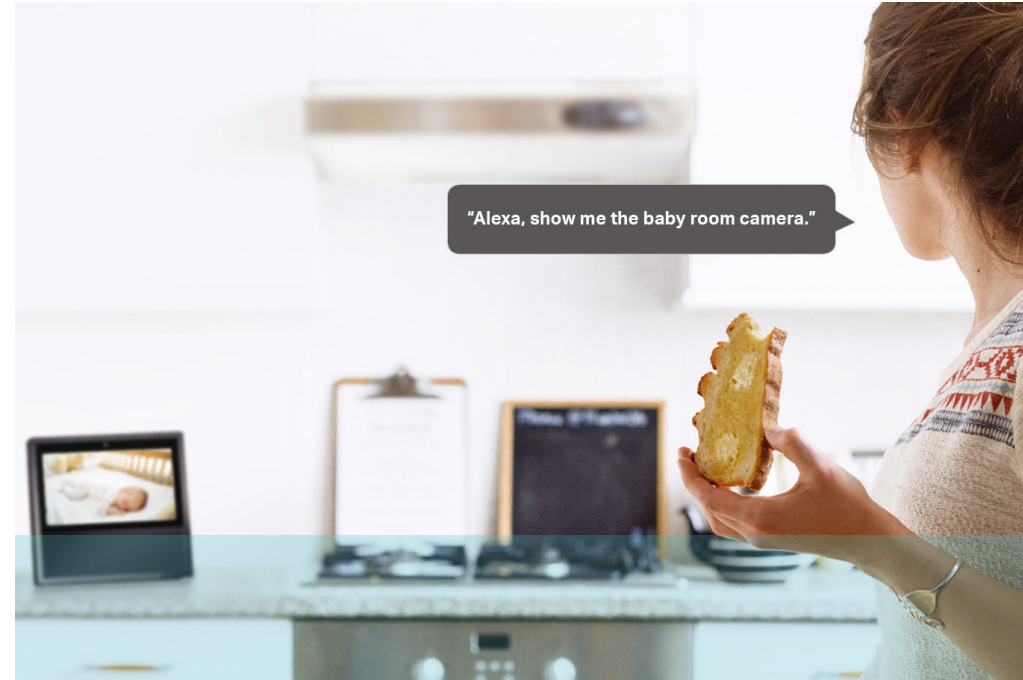

Kasa Cam

Made for Security.
Ready for Life.

1080p Smart Home Security Camera

Protect your home and keep watch over those you care about most. Kasa Cam is designed to deliver clear 1080p video the moment you start streaming, keeping you connected to your home anywhere you go.

Features

Feel Like You're There

Not all 1080p cameras are the same. Kasa Cam is fine-tuned to deliver rich colors, balanced lighting and sharp video quality, even while live-streaming footage. Plus, it uses night vision to make sure you can monitor your home around the clock.

Personalize Security Camera

Kasa Cam makes it easy to keep an eye on your family with instant notifications and motion and audio detection. You can customize your Kasa experience with activity zones to only send alerts that matter the most to you.

Control with Your Voice

Kasa Cam pairs with Echo Show, so you can use your voice to control it even when your hands are full.

Protect Every Pixel

We know your privacy is important to you, which is why every bit of your video is protected with industry-standard 128 bit AES encryption with SSL/TLS.