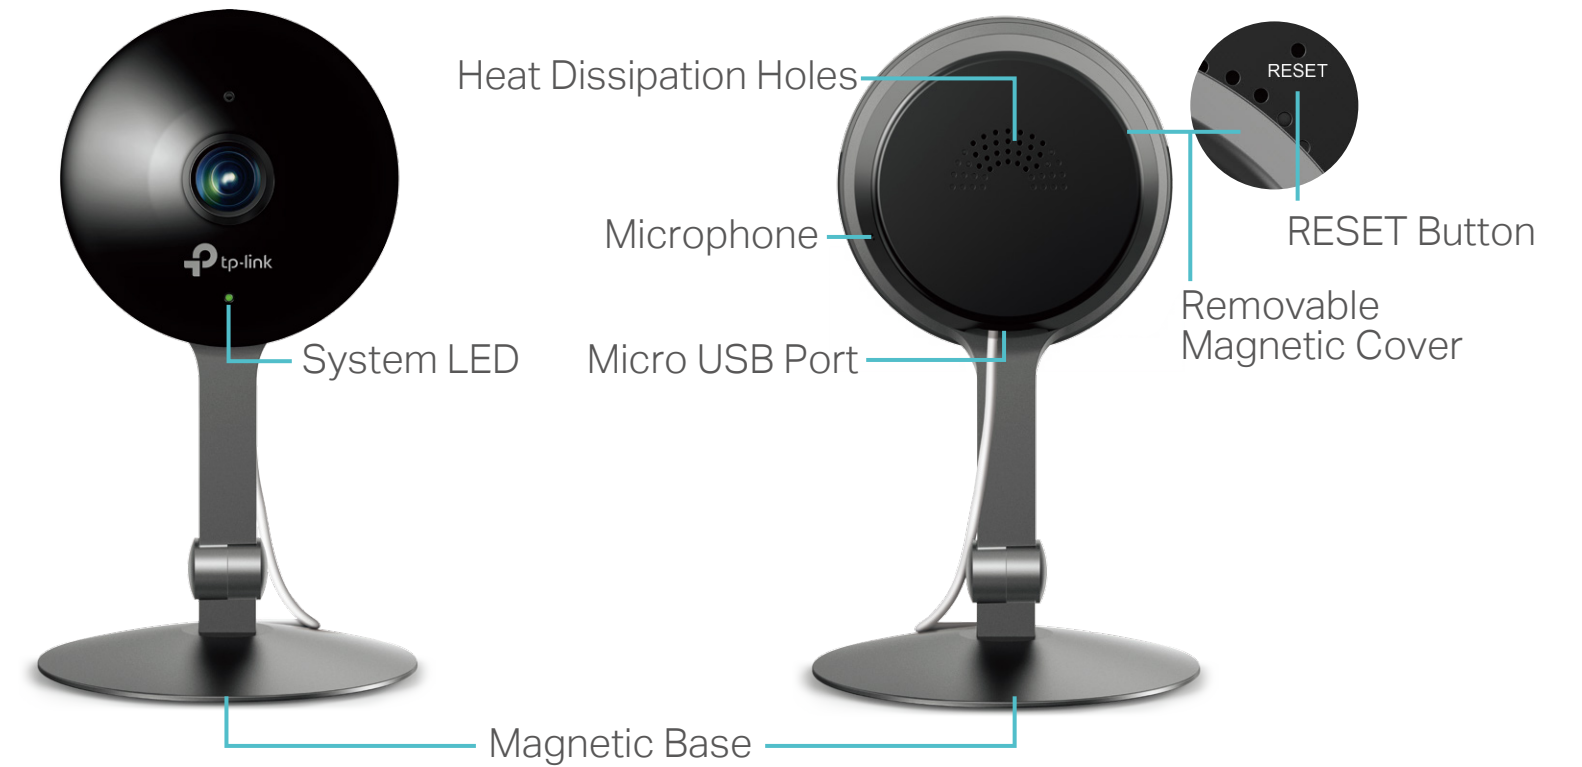

Specifications

Camera

Image Sensor: 1/2.7"(Φ6.6)

Resolution: 1920 x1080

Lens: F/NO: 2.0; Focal Length: 3.21mm

Viewing Angle: FOV = 130°

Audio

Audio Communication: 2-way audio

Audio Input & Output:

Built-in microphone and speaker

Video

Video Compression: H.264

Frame Rate: Up to 25fps

Video Streaming: 1080p

Audio Compression: AAC

Network

Wireless Rate:

11Mbps(802.11b)

54Mbps(802.11g)

150Mbps(802.11n)

433Mbps(802.11ac)

Frequency:2.4GHz, 5GHz

Wireless Security: WEP, WPA/WPA2-PSK

Security: 128 bit AES encryption with SSL/TLS

Hardware

Ports & Connections: Micro USB port

Button: RESET button

Indicator LED: System LED

Adapter Input: 220-240VAC, 50/60Hz, 0.1A

Adapter Output: 5.0VDC, 1.0A

Dimensions (W x D x H):

3.1 x 3.1 x 5.4 in. (79 x 79 x 137mm)

Activity Notifications

Input Trigger:

Motion detection, audio detection

Output Notification:

Push notification

System

Regulatory Certification: FCC, IC, CE

System Requirements: iOS 9+, Android 4.4x+

Environment

Operating Temperature:

0°C~40°C (32°F~104°F)

Storage Temperature:

-20°C~70°C (-4°F~158°F)

Operating Humidity:

10%~90%RH non-condensing

Storage Humidity:

5%~90%RH non-condensing

Package Contents

Kasa Cam

Camera stand with magnetic base

Mounting screws

Power adapter

USB cable

Quick Start Guide