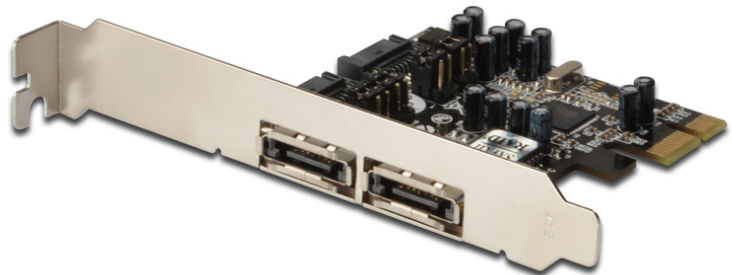

DIGITUS SATA II PCI Express card, 2-Port

DS-30102-1
EAN 4016032322498

**Serial ATA II 300 Raid Controller, PCIe Add-On card
int:2xSATA/ex:2xeSATA, selectable Silicon Image 3132 chipset**
The quick and easy way to add Serial ATA performance to your PC.

- 2 x external eSATA and 2 x internal SATA ports
- Chipset: Sil 3132
- Int. / ext. ports selectable by configuration
- Compliant with PCI Express Base Specification 1.0a
- Compliant with Serial ATA 1.0a specification
- Installable in any available PCI Express slot with different lane widths