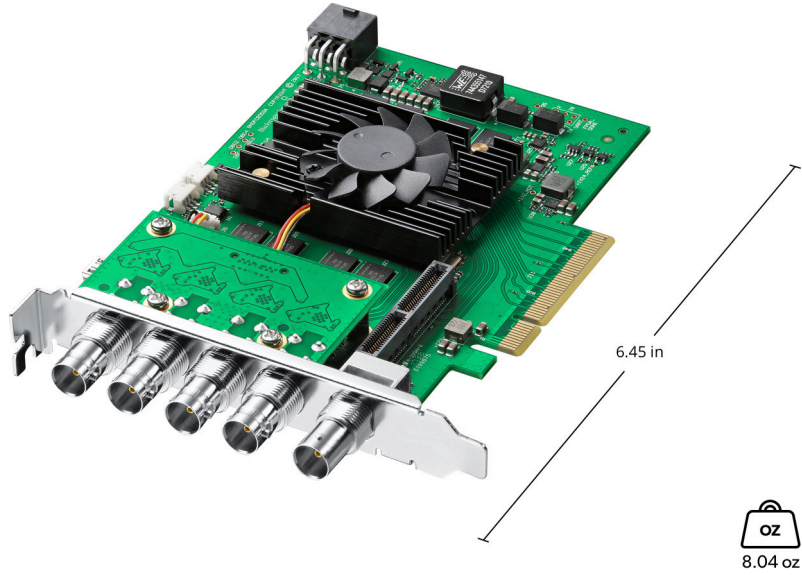

Physical Specifications

Operating Systems

Mac 10.13 High Sierra,
Mac 10.14 Mojave or later.

Windows 7, 8.1 and 10, all 64-bit.

Linux

Power Requirements

Power Consumption

19 Watt

EMC Certifications

FCC, CE, RCM and KC

Environmental Specifications

Operating Temperature:

5° to 50° C (41° to 122° F)

Storage Temperature:

-20° to 60° C (-4° to 140° F)

Relative Humidity:

0% to 90% non-condensing