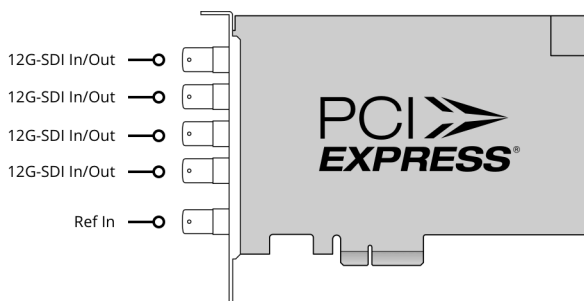

Computer Interface

PCI Express 8 lane generation 3, compatible with 8 and 16 lane PCI Express slots.