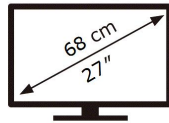

ENERGY

SAMSUNG

C27G53TQWR

25 kWh/1000h

ABCDEF **G**

40 kWh/1000h

2560 px

1440 px