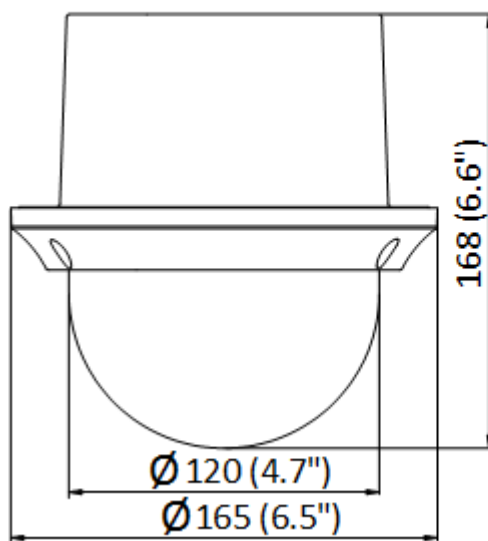

## ▪ Dimension

Indoor Model  
(In-Ceiling Mounting)

Unit: mm (inch)