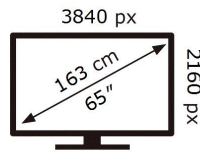

ENERGY

SAMSUNG

BE65A-H

135 kWh/1000h

ABCDEF **G**

181 kWh/1000h

2019/2013