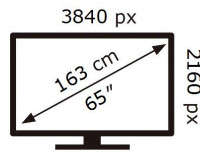

ENERGY

SAMSUNG

QE65T

145 kWh/1000h

2019/2013